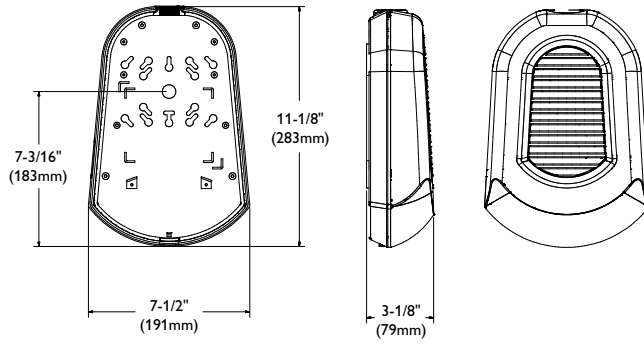

dimensions

©2012 Philips Chloride
All rights reserved.

776 South Green Street • Tupelo, MS 38804
p. 800.234.1890 • f. 662.841.5501
Canadian Division
189 Bullock Drive • Markham, Ontario L3P 1W4
p. 905.294.9570 • f. 905.294.9811

Contact Factory for Additional Configurations.
Specifications are subject to change without notice.