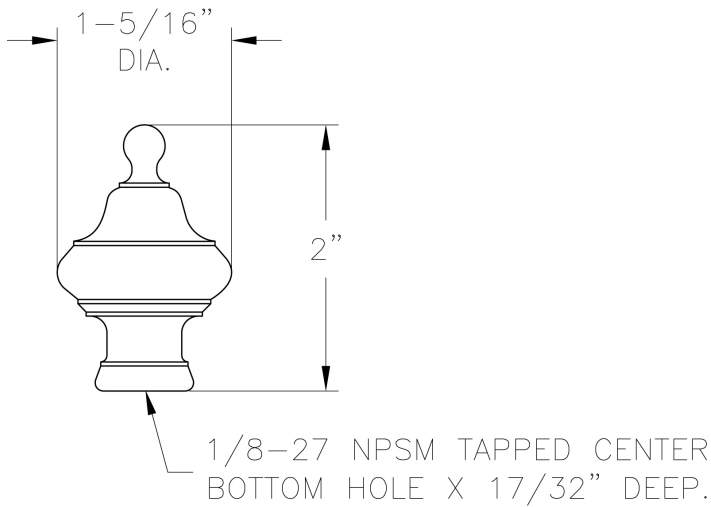

Aluminum Knob (101) Specification Sheet

Project Name:	Location:	MFG: Philips Lighting
Fixture Type:	Catalog No.:	Qty:

Ordering Guide

Example: 101 ABS

Product Code	101	Aluminum Knob
Finish	ABS	Antique Brass
	ACP	Antique Copper
	ARD	Antique Red
	ASI	Antique Silver
	BLK	Black
	BRN	Brown
	BRZ	Bronze
	FGN	Forest Green
	GRA	Granite
	IRN	Ironstone
	RBZ	Rustic Bronze
	SRT	Shadow Rust
	VBZ	Verde Bronze
	VCP	Verde Copper
	VGN	Verde
	VTC	Vintage Copper
	WBZ	Weathered Bronze
	WHT	White

Specifications

Height:
2"

Width:
1 5/16"