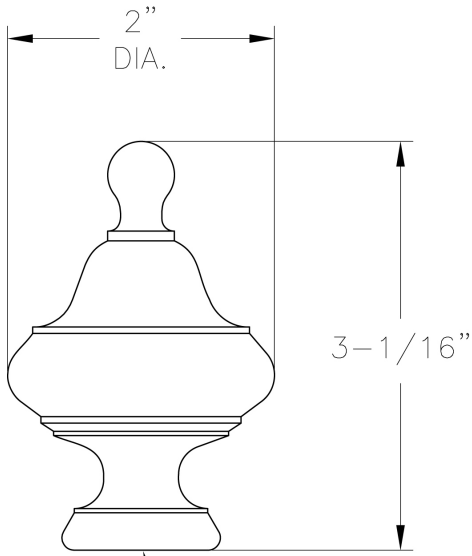

# Aluminum Knob (102) Specification Sheet

Project Name:	Location:	MFG: Philips Lighting
Fixture Type:	Catalog No.:	Qty:

1/8-27 NPSM TAPPED CENTER  
BOTTOM HOLE X 3/4" DEEP.

## Specifications

**Height:**  
3 1/16"

**Width:**  
2"