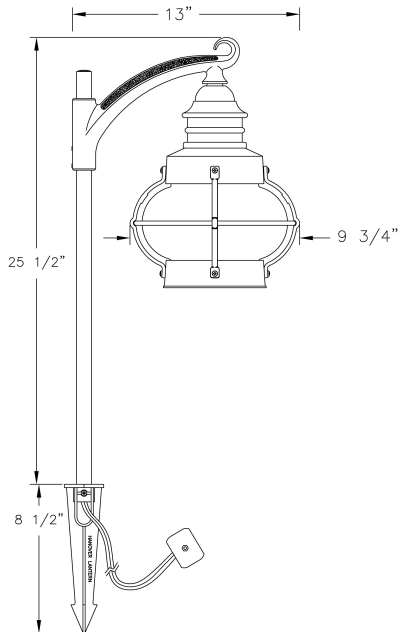

Pathlight (LVW6369) Specification Sheet

| | | |
|---------------|--------------|-----------------------|
| Project Name: | Location: | MFG: Philips Lighting |
| Fixture Type: | Catalog No.: | Qty: |

Ordering Guide

Example: LVW6369 ABS

| Product Code | LVW6369 | Pathlight |
|---------------|---------|------------------|
| Finish | ABS | Antique Brass |
| | ACP | Antique Copper |
| | ARD | Antique Red |
| | ASI | Antique Silver |
| | BLK | Black |
| | BRN | Brown |
| | BRZ | Bronze |
| | FGN | Forest Green |
| | GRA | Granite |
| | IRN | Ironstone |
| | RBZ | Rustic Bronze |
| | SRT | Shadow Rust |
| | VBZ | Verde Bronze |
| | VCP | Verde Copper |
| | VGN | Verde |
| | VTC | Vintage Copper |
| | WBZ | Weathered Bronze |
| | WHT | White |

Specifications

CONSTRUCTION:

All cast aluminum construction. Cast aluminum decorative arm. 1/2" schedule 40 Aluminum stem 20" long, threads to screw on to accessory mounting stake (included) or junction box (sold separately).

Projection:

13" (330mm)

Max. Weight:

9 lb.