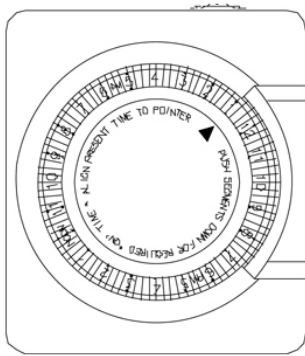

Analog Timer (LV73) Specification Sheet

| | | |
|---------------|--------------|-----------------------|
| Project Name: | Location: | MFG: Philips Lighting |
| Fixture Type: | Catalog No.: | Qty: |

Ordering Guide

Example: LV73

| | | |
|--------------|------|--------------|
| Product Code | LV73 | Analog Timer |
|--------------|------|--------------|

Specifications

ACCESSORIES:

LV73 - Analog Timer (24 hour plug-in time clock)