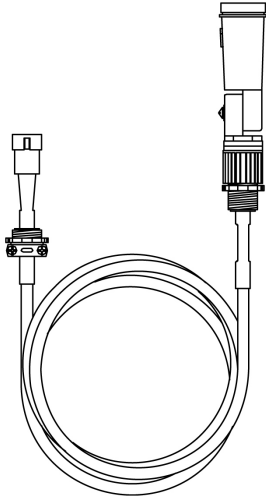

# Photo Cell Control (LV75) Specification Sheet

Project Name:	Location:	MFG: Philips Lighting
Fixture Type:	Catalog No.:	Qty:

## Ordering Guide

Example: LV75

<b>Product Code</b>	LV75	Photo Cell Control
---------------------	------	--------------------

### ACCESSORIES:

Plug-in photo cell, 15-ft [46.8m] lead for remote mount.