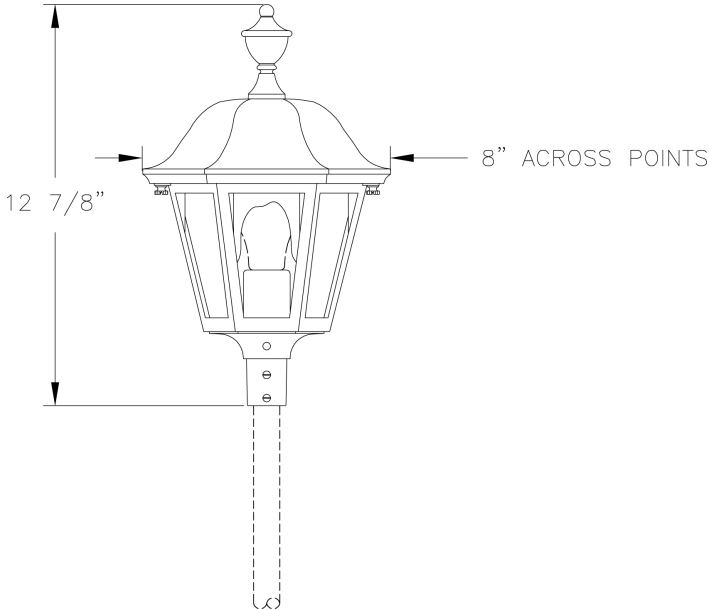

Pathlight (6307 (shown with stem)) Specification Sheet

Project Name:	Location:	MFG: Philips Lighting
Fixture Type:	Catalog No.:	Qty:

Ordering Guide

Example: 6307 (shown with stem) ABS

Product Code	6307 (shown with stem)	Pathlight
Finish	ABS	Antique Brass
	ACP	Antique Copper
	ARD	Antique Red
	ASI	Antique Silver
	BLK	Black
	BRN	Brown
	BRZ	Bronze
	FGN	Forest Green
	GRA	Granite
	IRN	Ironstone
	RBZ	Rustic Bronze
	SRT	Shadow Rust
	VBZ	Verde Bronze
	VCP	Verde Copper
	VGN	Verde
	VTC	Vintage Copper
	WBZ	Weathered Bronze
	WHT	White

Specifications

CONSTRUCTION:

Stem and ground stake NOT included on line fixtures (120 Volts). All cast aluminum construction.

FINISH:

Resilient TGIC thermoset polyester powdercoat paint is electrostatically applied to every fixture. Specially formulated for Philips Outdoor Lighting, it provides UV protection, and the highest temperature rating in the industry. In addition to the standard color choices shown, a spectrum of custom colors is available.

PANELS/LENS/GLOBE:

Set of 6 Opal Acrylic (OA) panels (standard). Contact factory for other available panel options.

LAMPING:

60W maximum A19 lamp per medium base socket. Lamp is not included. Higher wattages may be used only with glass panels installed.

Height:

12 7/8" (327mm)

Width:

8" (203mm)

Max. Weight:

4.75 lb.