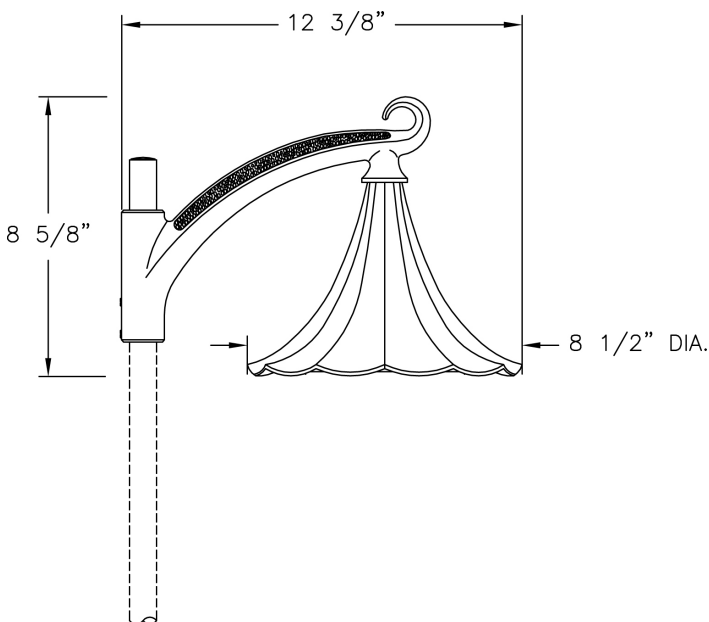

Pathlight (6309 (shown with stem)) Specification Sheet

Project Name:	Location:	MFG: Philips Lighting
Fixture Type:	Catalog No.:	Qty:

Ordering Guide

Example: 6309 (shown with stem) ABS

Product Code	6309 (shown with stem)	Pathlight
Finish	ABS	Antique Brass
	ACP	Antique Copper
	ARD	Antique Red
	ASI	Antique Silver
	BLK	Black
	BRN	Brown
	BRZ	Bronze
	FGN	Forest Green
	GRA	Granite
	IRN	Ironstone
	RBZ	Rustic Bronze
	SRT	Shadow Rust
	VBZ	Verde Bronze
	VCP	Verde Copper
	VGN	Verde
	VTC	Vintage Copper
	WBZ	Weathered Bronze
	WHT	White

Specifications

CONSTRUCTION:

All cast aluminum construction. Cast aluminum decorative arm. Stem and ground stake NOT included on line fixtures (120 Volts).

FINISH:

Resilient TGIC thermoset polyester powdercoat paint is electrostatically applied to every fixture. Specially formulated for Philips Outdoor Lighting, it provides UV protection, and the highest temperature rating in the industry. In addition to the standard color choices shown, a spectrum of custom colors is available.

LAMPING:

60W maximum A19 lamp per medium base socket. Lamp is not included.

ELECTRICAL ASSEMBLY:

Porcelain medium base socket. Fixture is pre-wired with 18 AWG black, white, and ground wires.

WARRANTY:

Three-year limited warranty.

CERTIFICATIONS:

ETL Listed to U.S. safety standards for wet locations. cETL Listed to Canadian safety standards for wet locations.

Height:

8 5/8" (219mm)

Width:

8 1/2" (216mm)

Max. Weight:

4.25 lb.