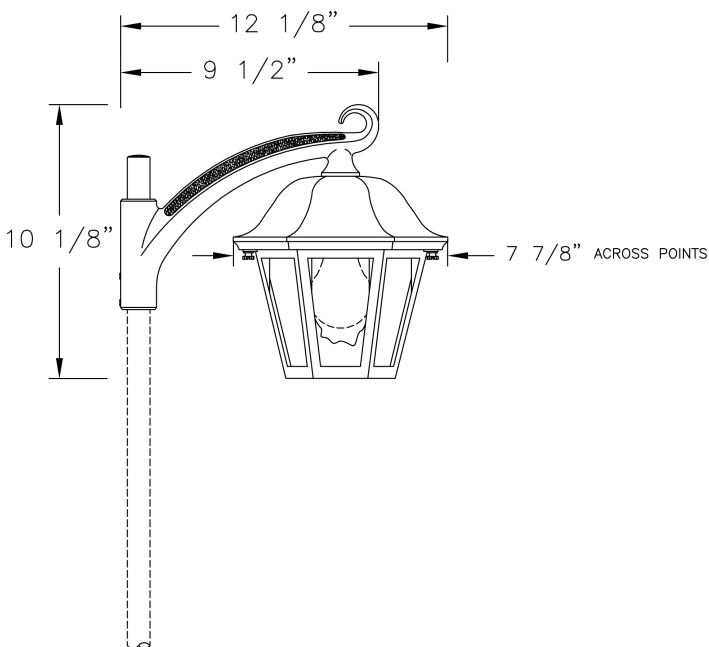

# Pathlight (6314 (shown with stem)) Specification Sheet

Project Name:	Location:	MFG: Philips Lighting
Fixture Type:	Catalog No.:	Qty:

### CONSTRUCTION:

All cast aluminum construction. Cast aluminum decorative arm. Stem and ground stake NOT included on line fixtures (120 Volts).

### Height:

10 1/8" (257mm)

### Width:

8" (203mm)