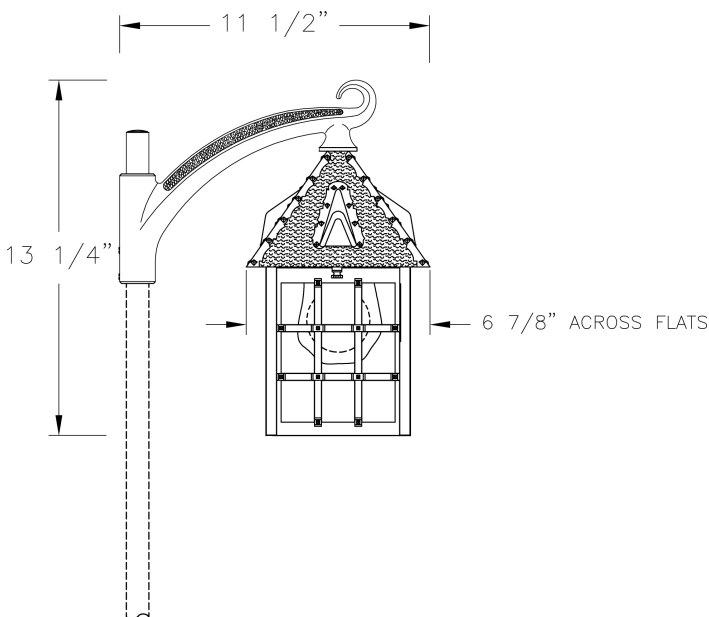

# Pathlight (6330 (shown with stem)) Specification Sheet

|               |              |                       |
|---------------|--------------|-----------------------|
| Project Name: | Location:    | MFG: Philips Lighting |
| Fixture Type: | Catalog No.: | Qty:                  |

### Height:

13 1/4" (337mm)

### Width:

6 7/8" (175mm)

### Max. Weight:

7.75 lb.