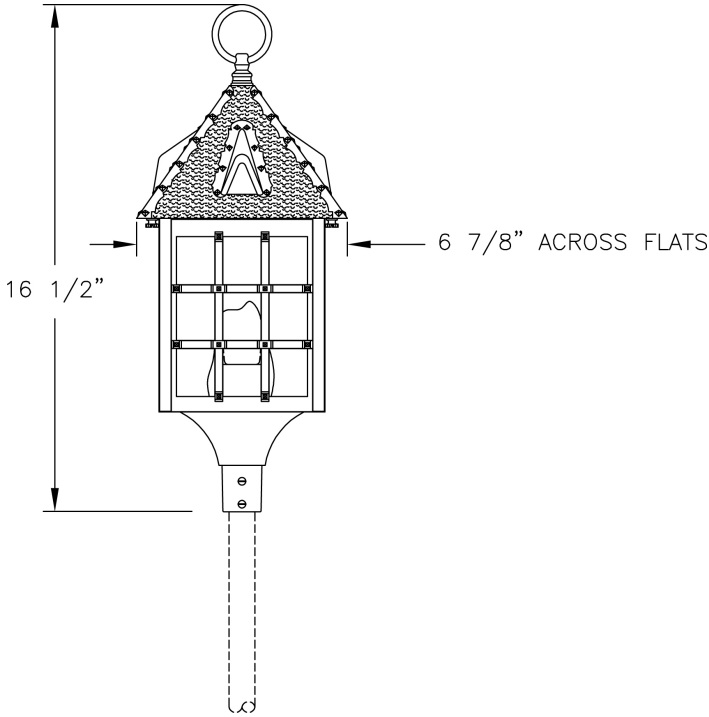

# Pathlight (6331 (shown with stem)) Specification Sheet

Project Name:	Location:	MFG: Philips Lighting
Fixture Type:	Catalog No.:	Qty:

## Ordering Guide

Example: 6331 (shown with stem) ABS

Product Code	6331 (shown with stem)	Pathlight
<b>Finish</b>	ABS	Antique Brass
	ACP	Antique Copper
	ARD	Antique Red
	ASI	Antique Silver
	BLK	Black
	BRN	Brown
	BRZ	Bronze
	FGN	Forest Green
	GRA	Granite
	IRN	Ironstone
	RBZ	Rustic Bronze
	SRT	Shadow Rust
	VBZ	Verde Bronze
	VCP	Verde Copper
	VGN	Verde
	VTC	Vintage Copper
	WBZ	Weathered Bronze
	WHT	White

### Height:

16 1/2" (419mm)

### Width:

6 7/8" (175mm)