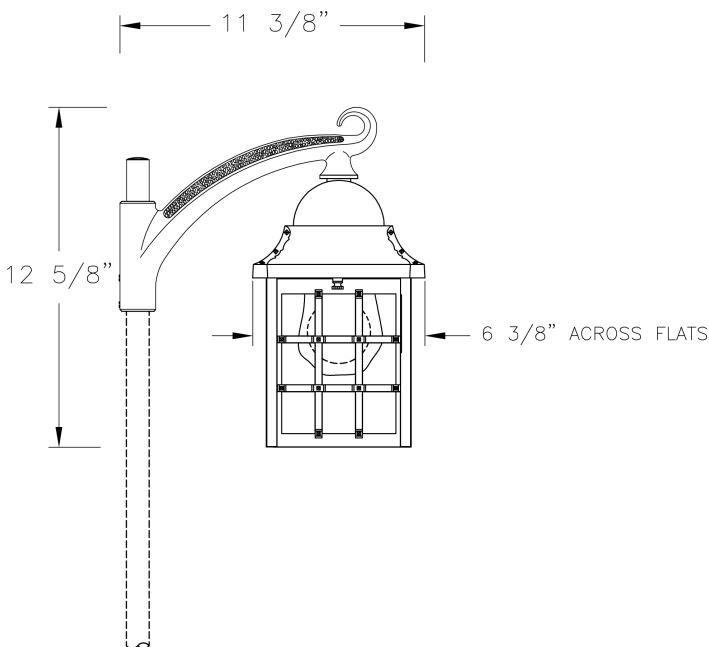

Pathlight (6332 (shown with stem)) Specification Sheet

Project Name:	Location:	MFG: Philips Lighting
Fixture Type:	Catalog No.:	Qty:

Ordering Guide

Example: 6332 (shown with stem) ABS

Product Code	6332 (shown with stem)	Pathlight
Finish	ABS	Antique Brass
	ACP	Antique Copper
	ARD	Antique Red
	ASI	Antique Silver
	BLK	Black
	BRN	Brown
	BRZ	Bronze
	FGN	Forest Green
	GRA	Granite
	IRN	Ironstone
	RBZ	Rustic Bronze
	SRT	Shadow Rust
	VBZ	Verde Bronze
	VCP	Verde Copper
	VGN	Verde
	VTC	Vintage Copper
	WBZ	Weathered Bronze
	WHT	White

PANELS/LENS/GLOBE:

Set of 4 Opal Acrylic (OA) panels (standard). Contact factory for other available panel options.

LAMPING:

60W maximum A19 lamp per medium base socket. Lamp is not included. Higher wattages may be used only with glass panels installed.

ELECTRICAL ASSEMBLY:

Porcelain medium base socket. Fixture is pre-wired with 18 AWG black, white, and ground wires.

WARRANTY:

Three-year limited warranty.

CERTIFICATIONS:

ETL Listed to U.S. safety standards for wet locations. cETL Listed to Canadian safety standards for wet locations.

Height:

12 5/8" (321mm)

Width:

6 3/8" (162mm)

Max. Weight:

7.75 lb.