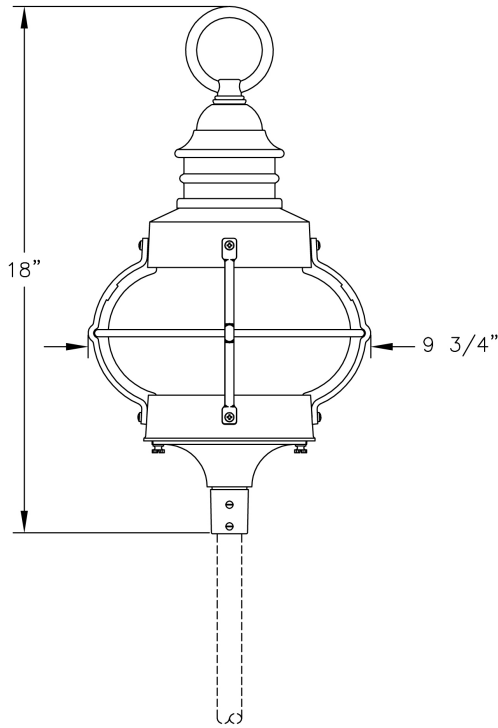

Pathlight (6368 (shown with stem)) Specification Sheet

Project Name:	Location:	MFG: Philips Lighting
Fixture Type:	Catalog No.:	Qty:

Ordering Guide

Example: 6368 (shown with stem) ABS

Product Code	6368 (shown with stem)	Pathlight
Finish	ABS	Antique Brass
	ACP	Antique Copper
	ARD	Antique Red
	ASI	Antique Silver
	BLK	Black
	BRN	Brown
	BRZ	Bronze
	FGN	Forest Green
	GRA	Granite
	IRN	Ironstone
	RBZ	Rustic Bronze
	SRT	Shadow Rust
	VBZ	Verde Bronze
	VCP	Verde Copper
	VGN	Verde
	VTC	Vintage Copper
	WBC	Weathered Bronze
	WHT	White

PANELS/LENS/GLOBE:

Clear Seeded Glass Globe available only.

LAMPING:

60W maximum A19 lamp per medium base socket. Lamp is not included. Higher wattages may be used only with glass panels installed.

ELECTRICAL ASSEMBLY:

Porcelain medium base socket. Fixture is pre-wired with 18 AWG black, white, and ground wires.

WARRANTY:

Three-year limited warranty.

CERTIFICATIONS:

ETL Listed to U.S. safety standards for wet locations. cETL Listed to Canadian safety standards for wet locations.

Height:

18" (457mm)

Width:

9 3/4" (248mm)

Max. Weight:

7.5 lb.