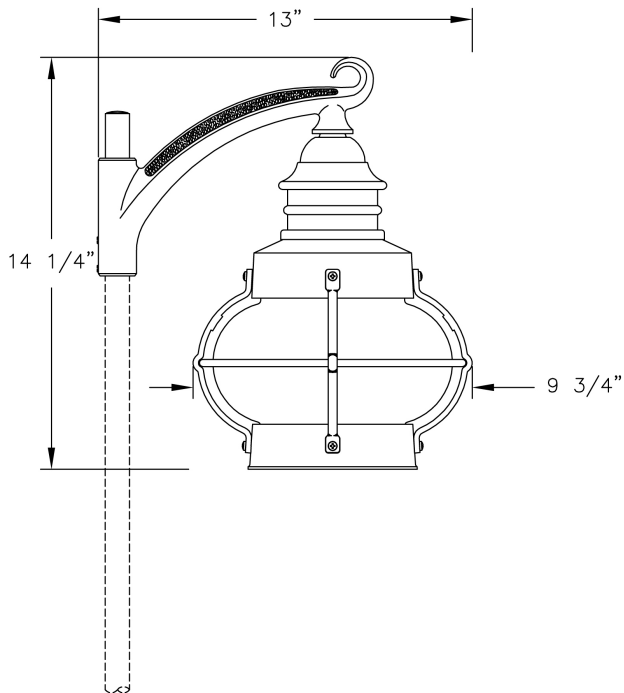

Pathlight (6369 (shown with stem)) Specification Sheet

Project Name:	Location:	MFG: Philips Lighting
Fixture Type:	Catalog No.:	Qty:

Ordering Guide

Example: 6369 (shown with stem) ABS

Product Code	6369 (shown with stem)	Pathlight
Finish	ABS	Antique Brass
	ACP	Antique Copper
	ARD	Antique Red
	ASI	Antique Silver
	BLK	Black
	BRN	Brown
	BRZ	Bronze
	FGN	Forest Green
	GRA	Granite
	IRN	Ironstone
	RBZ	Rustic Bronze
	SRT	Shadow Rust
	VBZ	Verde Bronze
	VCP	Verde Copper
	VGN	Verde
	VTC	Vintage Copper
	WBZ	Weathered Bronze
	WHT	White

PANELS/LENS/GLOBE:

Clear Seeded Glass Globe available only.

LAMPING:

60W maximum A19 lamp per medium base socket. Lamp is not included. Higher wattages may be used only with glass panels installed.

ELECTRICAL ASSEMBLY:

Porcelain medium base socket. Fixture is pre-wired with 18 AWG black, white, and ground wires.

WARRANTY:

Three-year limited warranty.

CERTIFICATIONS:

ETL Listed to U.S. safety standards for wet locations. cETL Listed to Canadian safety standards for wet locations.

Height:

14 1/4" (362mm)

Width:

9 3/4" (248mm)

Max. Weight:

9 lb.