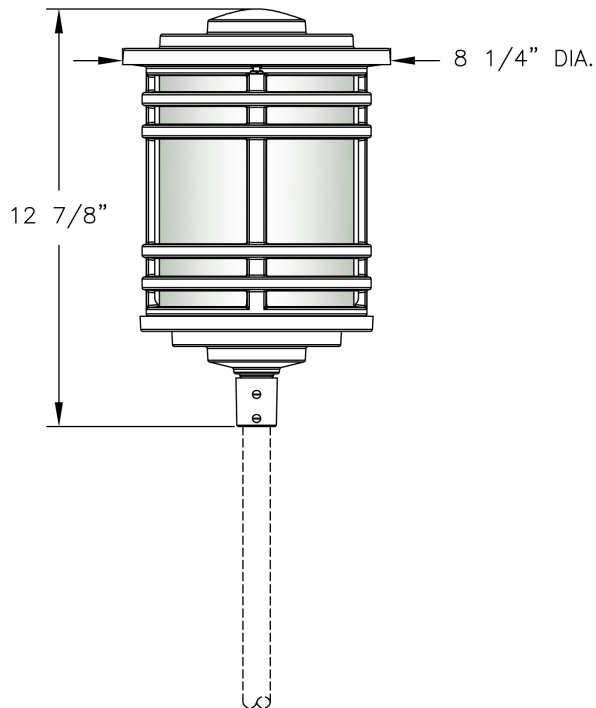

Pathlight (6371 (shown with stem)) Specification Sheet

Project Name:	Location:	MFG: Philips Lighting
Fixture Type:	Catalog No.:	Qty:

Ordering Guide

Example: 6371 (shown with stem) ABS

Product Code	6371 (shown with stem)	Pathlight
Finish	ABS	Antique Brass
	ACP	Antique Copper
	ARD	Antique Red
	ASI	Antique Silver
	BLK	Black
	BRN	Brown
	BRZ	Bronze
	FGN	Forest Green
	GRA	Granite
	IRN	Ironstone
	RBZ	Rustic Bronze
	SRT	Shadow Rust
	VBZ	Verde Bronze
	VCP	Verde Copper
	VGN	Verde
	VTC	Vintage Copper
	WBZ	Weathered Bronze
	WHT	White

Specifications

CONSTRUCTION:

Stem and ground stake NOT included on line fixtures (120 Volts). All cast aluminum construction.

FINISH:

Resilient TGIC thermoset polyester powdercoat paint is electrostatically applied to every fixture. Specially formulated for Philips Outdoor Lighting, it provides UV protection, and the highest temperature rating in the industry. In addition to the standard color choices shown, a spectrum of custom colors is available.

Porcelain medium base socket. Fixture is pre-wired with 18 AWG black, white, and ground wires.

WARRANTY:

Three-year limited warranty.

CERTIFICATIONS:

ETL Listed to U.S. safety standards for wet locations. cETL Listed to Canadian safety standards for wet locations.

Height:

12 7/8" (327mm)

Width:

8 1/4" (210mm)

Max. Weight:

10.25 lb.