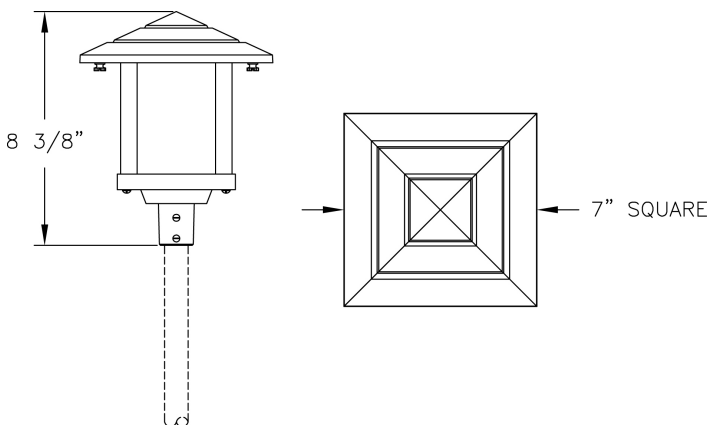

Pathlight (28279 (shown with stem)) Specification Sheet

Project Name:	Location:	MFG: Philips Lighting
Fixture Type:	Catalog No.:	Qty:

Ordering Guide

Example: 28279 (shown with stem) ABS

Product Code	28279 (shown with stem)	Pathlight
Finish	ABS	Antique Brass
	ACP	Antique Copper
	ARD	Antique Red
	ASI	Antique Silver
	BLK	Black
	BRN	Brown
	BRZ	Bronze
	FGN	Forest Green
	GRA	Granite
	IRN	Ironstone
	RBZ	Rustic Bronze
	SRT	Shadow Rust
	VBZ	Verde Bronze
	VCP	Verde Copper
	VGN	Verde
	VTC	Vintage Copper
	WBZ	Weathered Bronze
	WHT	White

Porcelain medium base socket. Fixture is pre-wired with 18 AWG black, white, and ground wires.

WARRANTY:

Three-year limited warranty.

Height:

8 3/8" (213mm)

Width:

7" (178mm)

Max. Weight: