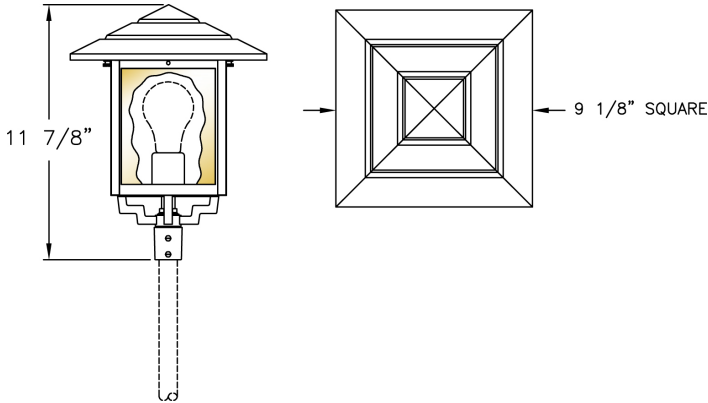

Pathlight (28379 (shown with stem)) Specification Sheet

Project Name:	Location:	MFG: Philips Lighting
Fixture Type:	Catalog No.:	Qty:

Ordering Guide

Example: 28379 (shown with stem) ABS

Product Code	28379 (shown with stem)	Pathlight
Finish	ABS	Antique Brass
	ACP	Antique Copper
	ARD	Antique Red
	ASI	Antique Silver
	BLK	Black
	BRN	Brown
	BRZ	Bronze
	FGN	Forest Green
	GRA	Granite
	IRN	Ironstone
	RBZ	Rustic Bronze
	SRT	Shadow Rust
	VBZ	Verde Bronze
	VCP	Verde Copper
	VGN	Verde
	VTC	Vintage Copper
	WBZ	Weathered Bronze
	WHT	White

PANELS/LENS/GLOBE:

Set of 4 Opalescent Honey Glass (OHG) panels (standard). Contact factory for other available panel options.

LAMPING:

60W maximum A19 lamp per medium base socket. Lamp is not included.

ELECTRICAL ASSEMBLY:

Porcelain medium base socket. Fixture is pre-wired with 18 AWG black, white, and ground wires.

WARRANTY:

Three-year limited warranty.

Height:

11 7/8" (302mm)

Width:

9 1/8" (232mm)

Max. Weight: