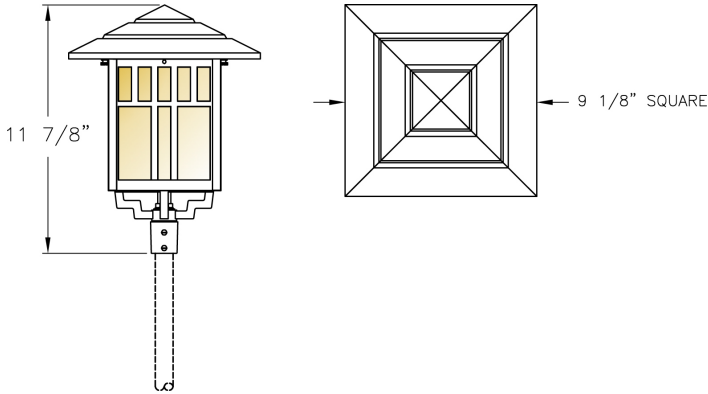

Pathlight (28479 (shown with stem)) Specification Sheet

Project Name:	Location:	MFG: Philips Lighting
Fixture Type:	Catalog No.:	Qty:

Ordering Guide

Example: 28479 (shown with stem) ABS

Product Code	28479 (shown with stem)	Pathlight
Finish	ABS	Antique Brass
	ACP	Antique Copper
	ARD	Antique Red
	ASI	Antique Silver
	BLK	Black
	BRN	Brown
	BRZ	Bronze
	FGN	Forest Green
	GRA	Granite
	IRN	Ironstone
	RBZ	Rustic Bronze
	SRT	Shadow Rust
	VBZ	Verde Bronze
	VCP	Verde Copper
	VGN	Verde
	VTC	Vintage Copper
	WBZ	Weathered Bronze
	WHT	White

PANELS/LENS/GLOBE:

Set of 4 Opalescent Honey Glass (OHG) panels (standard). Contact factory for other available panel options.

LAMPING:

60W maximum A19 lamp per medium base socket. Lamp is not included.

ELECTRICAL ASSEMBLY:

Porcelain medium base socket. Fixture is pre-wired with 18 AWG black, white, and ground wires.

WARRANTY:

Three-year limited warranty.

Height:

11 7/8" (302mm)

Width:

9 1/8" (232mm)

Max. Weight: