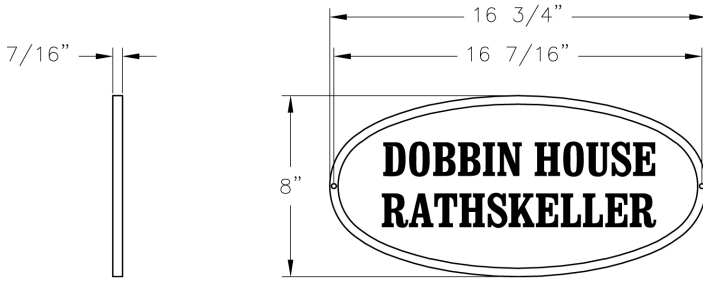

Cast Wall Sign (Raised Characters) (R221) Specification Sheet

Project Name:	Location:	MFG: Philips Lighting
Fixture Type:	Catalog No.:	Qty:

Ordering Guide

Example: R221 ABS Raised Content G Clarendon

Product Code	R221	Cast Wall Sign (Raised Characters)
Finish	ABS ACP ARD ASI BLK BRN BRZ FGN GRA IRN RBZ SRT VBP VGN VTC WBZ WHT	Antique Brass Antique Copper Antique Red Antique Silver Black Brown Bronze Forest Green Granite Ironstone Rustic Bronze Shadow Rust Verde Bronze Verde Copper Verde Vintage Copper Weathered Bronze White
Lettering	Raised	Raised Cast
Content of Sign	Content	(see Sign Options above)
Finish for Lettering	G H K J	Gold (standard) White Black Silver (raised cast only)
Lettering Style/Font	Clarendon	Condensed (raised cast only)

Lifetime limited warranty.

Height:

8"

Width:

16 3/4"

Max. Weight: