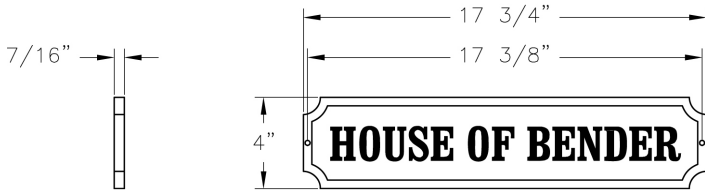

Cast Wall Sign (Raised Characters) (R222) Specification Sheet

Project Name:	Location:	MFG: Philips Lighting
Fixture Type:	Catalog No.:	Qty:

Ordering Guide

Example: R222 ABS Raised Content Clarendon G

Product Code	R222	Cast Wall Sign (Raised Characters)
Finish	ABS ACP ARD ASI BLK BRN BRZ FGN GRA IRN RBZ SRT VBP VGN VTC WBZ WHT	Antique Brass Antique Copper Antique Red Antique Silver Black Brown Bronze Forest Green Granite Ironstone Rustic Bronze Shadow Rust Verde Bronze Verde Copper Verde Vintage Copper Weathered Bronze White
Lettering	Raised	Raised Cast
Content of Sign	Content	(see Sign Options above)
Finish for Lettering	G H K J	Gold (standard) White Black Silver (raised cast only)
Lettering Style/Font	Clarendon	Condensed (raised cast only)

Height:

4"

Width:

17 3/4"

Max. Weight: