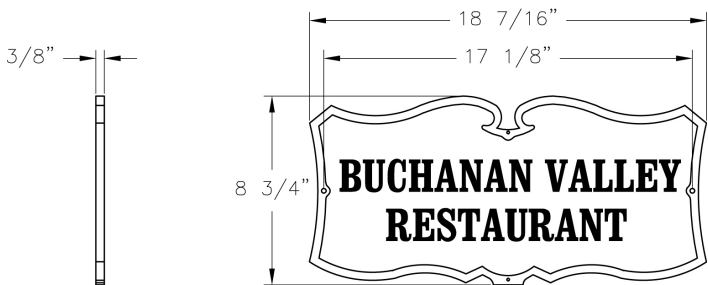

Cast Wall Sign (Raised Characters) (R226) Specification Sheet

Project Name:	Location:	MFG: Philips Lighting
Fixture Type:	Catalog No.:	Qty:

Ordering Guide

Example: R226 ABS Raised Content Clarendon G

Product Code	R226	Cast Wall Sign (Raised Characters)
Finish	ABS ACP ARD ASI BLK BRN BRZ FGN GRA IRN RBZ SRT VBP VGN VTC WBZ WHT	Antique Brass Antique Copper Antique Red Antique Silver Black Brown Bronze Forest Green Granite Ironstone Rustic Bronze Shadow Rust Verde Bronze Verde Copper Verde Vintage Copper Weathered Bronze White
Lettering	Raised	Raised Cast
Content of Sign	Content	(see Sign Options above)
Finish for Lettering	G H K J	Gold (standard) White Black Silver (raised cast only)
Lettering Style/Font	Clarendon	Condensed (raised cast only)

SIGN OPTIONS:

LINE 1: 3" Numbers and/or Letters, 8 characters max. LINE 2: 1 1/2" Letters, 15 characters max. Maximum characters include spaces. Contact the factory to find out all available options for this sign.

WARRANTY:

Lifetime limited warranty.

Height:

8 3/4"

Width:

18 1/2"

Max. Weight: