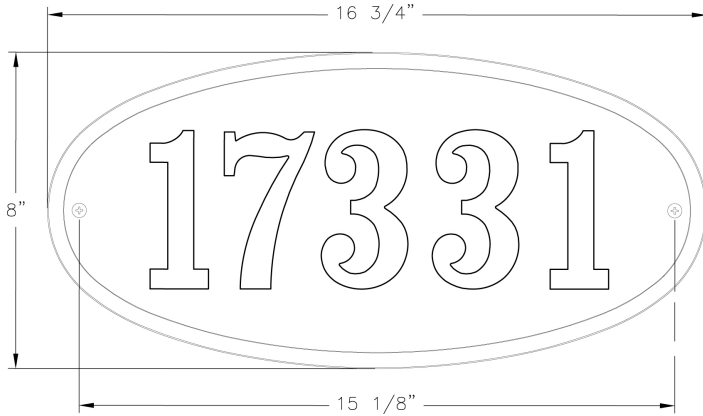

Cast Decorative Address Sign (Raised Characters) (R617) Specification Sheet

Project Name:	Location:	MFG: Philips Lighting
Fixture Type:	Catalog No.:	Qty:

Ordering Guide

Example: R617 ABS Raised Content Clarendon G

Product Code	R617	Cast Decorative Address Sign (Raised Characters)
Finish	ABS ACP ARD ASI BLK BRN BRZ FGN GRA IRN RBZ SRT VBZ VCP VGN VTC WBZ WHT	Antique Brass Antique Copper Antique Red Antique Silver Black Brown Bronze Forest Green Granite Ironstone Rustic Bronze Shadow Rust Verde Bronze Verde Copper Verde Vintage Copper Weathered Bronze White
Lettering	Raised	Raised Cast
Content of Sign	Content	(see Sign Options above)
Finish for Lettering	G H K J	Gold (standard) White Black Silver (raised cast only)
Lettering Style/Font	Clarendon	Condensed (raised cast only)

SIGN OPTIONS:

LINE 1: 4" Numbers only, 5 characters max. Maximum characters include spaces. Contact the factory to find out all available options for this sign.

WARRANTY:

Lifetime limited warranty.

Height:

8"

Width:

16 3/4"

Max. Weight:

3 lb.