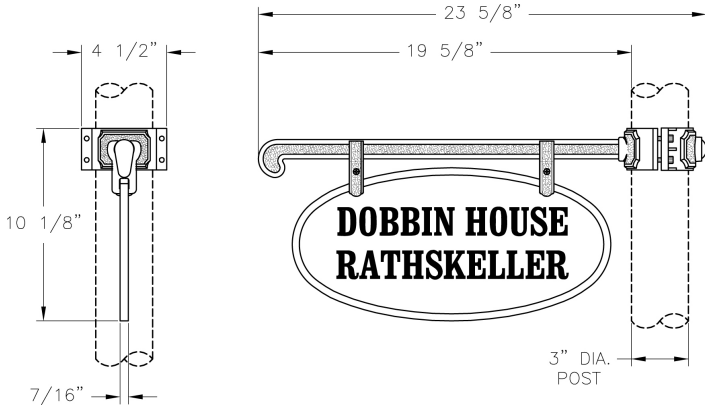

Ladder Rest Sign (Vinyl Characters) (221-3) Specification Sheet

| | | |
|---------------|--------------|-----------------------|
| Project Name: | Location: | MFG: Philips Lighting |
| Fixture Type: | Catalog No.: | Qty: |

Ordering Guide

Example: 221-3 ABS Vinyl Content Clarendon G

| Product Code | 221-3 | Ladder Rest Sign (Vinyl Characters) |
|-----------------------------|--|---|
| Finish | ABS ACP ARD ASI BLK BRN BRZ FGN GRA IRN RBZ SRT VBZ VCP VGN VTC WBZ WHT | Antique Brass Antique Copper Antique Red Antique Silver Black Brown Bronze Forest Green Granite Ironstone Rustic Bronze Shadow Rust Verde Bronze Verde Copper Verde Vintage Copper Weathered Bronze White |
| Lettering | Vinyl | Cut Vinyl |
| Content of Sign | Content | (see Sign Options above) |
| Finish for Lettering | G H K | Gold (standard) White Black |
| Lettering Style/Font | Clarendon Helvetica Brush | Condensed Style Script |

Lifetime limited warranty.

Height:

8"

Width:

16 3/4"

Projection:

19 5/8"

Max. Weight: