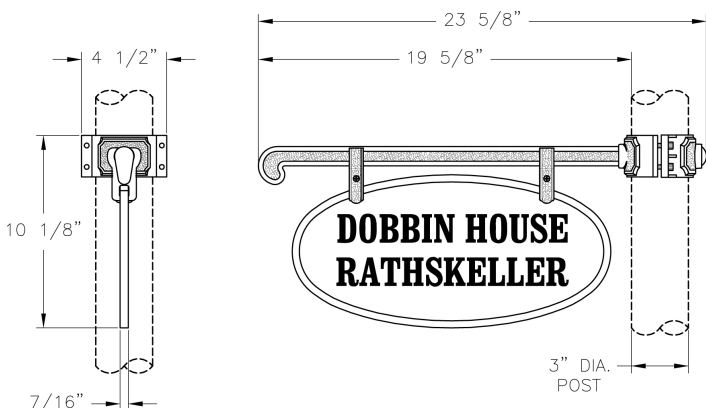

# Ladder Rest Sign (Raised Characters) (R221-3) Specification Sheet

Project Name:	Location:	MFG: Philips Lighting
Fixture Type:	Catalog No.:	Qty:

### CONSTRUCTION:

Cast aluminum construction. Cast aluminum decorative ladder rest and sign clamps. Second side optional at additional cost.

### Width:

16 3/4"

### Projection:

19 5/8"