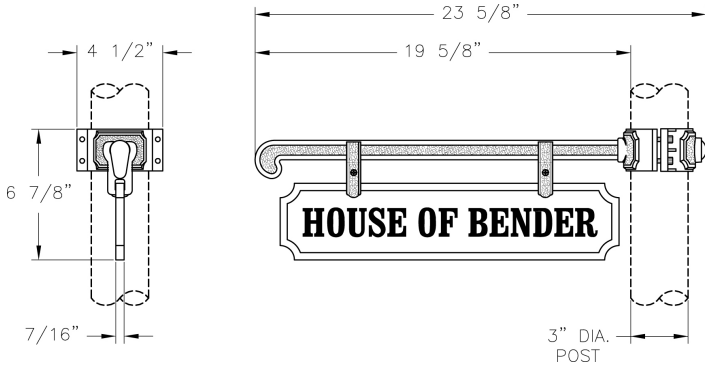

Ladder Rest Sign (Vinyl Characters) (222-3) Specification Sheet

Project Name:	Location:	MFG: Philips Lighting
Fixture Type:	Catalog No.:	Qty:

Ordering Guide

Example: 222-3 ABS Vinyl Content Clarendon G

Product Code	222-3	Ladder Rest Sign (Vinyl Characters)
Finish	ABS ACP ARD ASI BLK BRN BRZ FGN GRA IRN IRN RBZ SRT VBC VCP VGN VTC WBZ WHT	Antique Brass Antique Copper Antique Red Antique Silver Black Brown Bronze Forest Green Granite Ironstone Ironstone Rustic Bronze Shadow Rust Verde Bronze Verde Copper Verde Vintage Copper Weathered Bronze White
Lettering	Vinyl	Cut Vinyl
Content of Sign	Content	(see Sign Options above)
Finish for Lettering	G H K	Gold (standard) White Black
Lettering Style/Font	Clarendon Helvetica Brush	Condensed Style Script

Specifications

CONSTRUCTION:

Cast aluminum construction. Cast aluminum decorative ladder rest and sign clamps. Second side optional at additional cost.

FINISH:

Resilient TGIC thermoset polyester powdercoat paint is electrostatically applied to every fixture. Specially formulated for Philips Outdoor Lighting, it provides UV protection, and the highest temperature rating in the industry. In addition to the standard color choices shown, a spectrum of custom colors is available.

Height:

4"

Width:

17 3/4"

Projection:

19 5/8"

Max. Weight: