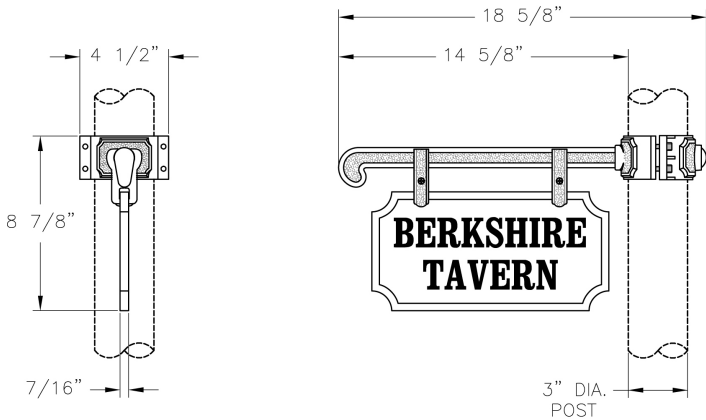

# Ladder Rest Sign (Vinyl Characters) (223-3) Specification Sheet

Project Name:	Location:	MFG: Philips Lighting
Fixture Type:	Catalog No.:	Qty:

## Ordering Guide

Example: 223-3 ABS Vinyl Content Clarendon G

Product Code	223-3	Ladder Rest Sign (Vinyl Characters)
<b>Finish</b>	ABS ACP ARD ASI BLK BRN BRZ FGN GRA IRN RBZ SRT VBZ VCP VGN VTC WBZ WHT	Antique Brass Antique Copper Antique Red Antique Silver Black Brown Bronze Forest Green Granite Ironstone Rustic Bronze Shadow Rust Verde Bronze Verde Copper Verde Vintage Copper Weathered Bronze White
<b>Lettering</b>	Vinyl	Cut Vinyl
<b>Content of Sign</b>	Content	(see Sign Options above)
<b>Finish for Lettering</b>	G H K	Gold (standard) White Black
<b>Lettering Style/Font</b>	Clarendon Helvetica Brush	Condensed Style Script

### CONSTRUCTION:

Cast aluminum construction. Cast aluminum decorative ladder rest and sign clamps. Second side optional at additional cost.

### Width:

12"