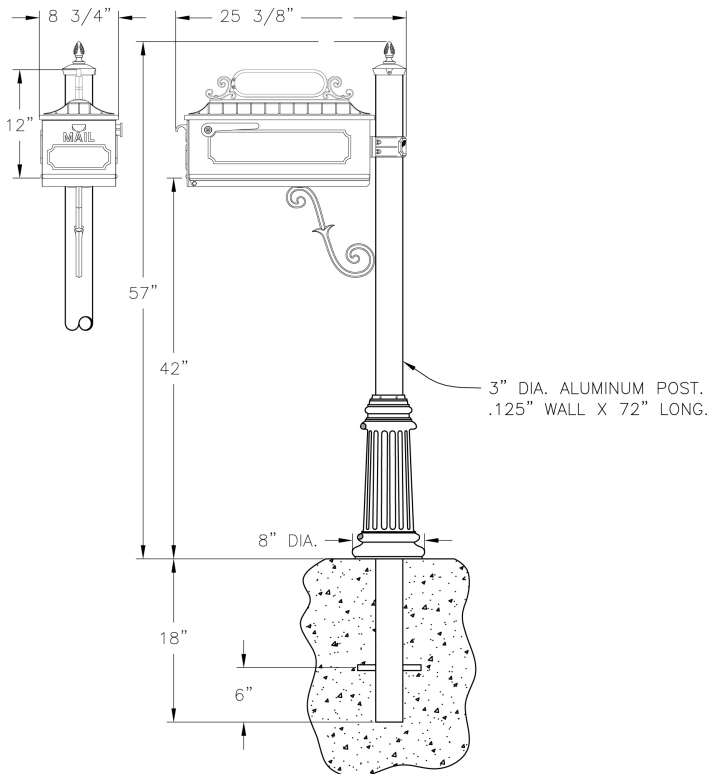

# Muirfield Village (M97S) Specification Sheet

|               |              |                       |
|---------------|--------------|-----------------------|
| Project Name: | Location:    | MFG: Philips Lighting |
| Fixture Type: | Catalog No.: | Qty:                  |

### CONSTRUCTION:

Cast aluminum construction. 2 piece die-cast aluminum wrap included. Cast aluminum scroll. Cast aluminum sign with scrolls for vinyl lettering. Door closes by a roller catch bracket assembled to door & mailbox assembly. Hinged by a rod. 3" dia. X 6' long Extruded Aluminum Post to comply with local Postal Service Mailbox mounting height. 1/2" Schedule 40 Aluminum pipe 7" long stabilizer rod included.

8 3/4" (22cm)

**Depth:**

25 3/8" (64cm)

**Overall Length:**

75" (191cm)

**Max. Weight:**

32 lb. (whole kit)