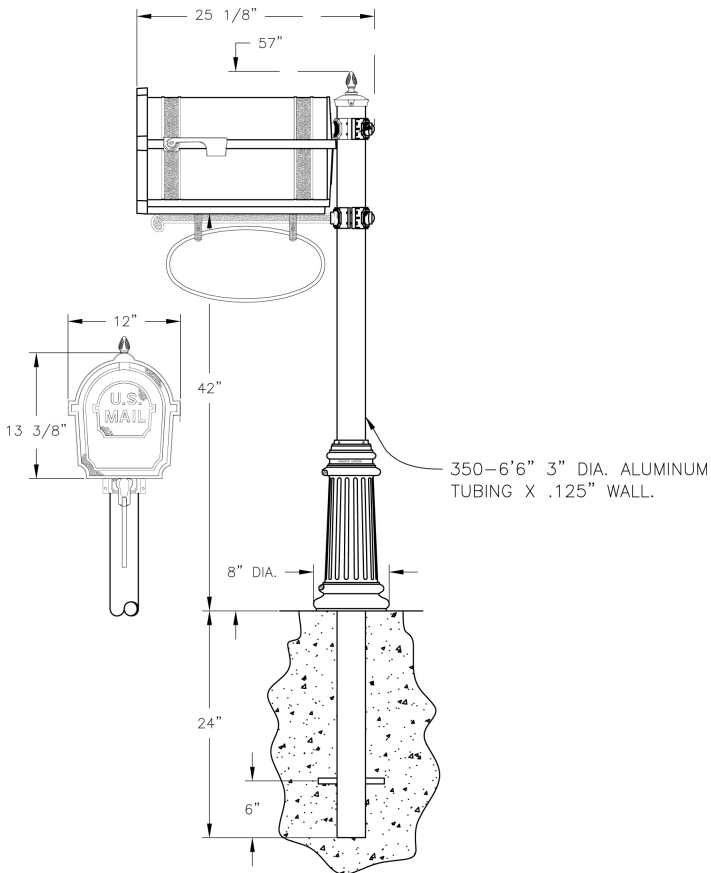

# Pine Valley (M134) Specification Sheet

|               |              |                       |
|---------------|--------------|-----------------------|
| Project Name: | Location:    | MFG: Philips Lighting |
| Fixture Type: | Catalog No.: | Qty:                  |

### CONSTRUCTION:

Cast aluminum construction. 2 piece die-cast aluminum wrap included. Cast aluminum mailbox holder welded to arm assembly & sign. Door closes by a magnet siliconed on backside of door and a metal L bracket attached to mailbox assembly. Hinged by a spring loaded assembly. 3" dia. X 6 1/2' long Extruded Aluminum Post buried to comply with local Postal Service Mailbox mounting height. 1/2" Schedule 40 Aluminum pipe 7" long stabilizer rod included.

**WARRANTY:**  
Three-year limited warranty.

**Height:**  
57" (145cm)

**Width:**  
12" (30cm)

**Depth:**  
25 1/8" (64cm)

**Overall Length:**  
81" (206cm)

**Max. Weight:**  
44.25 lb. (whole kit)