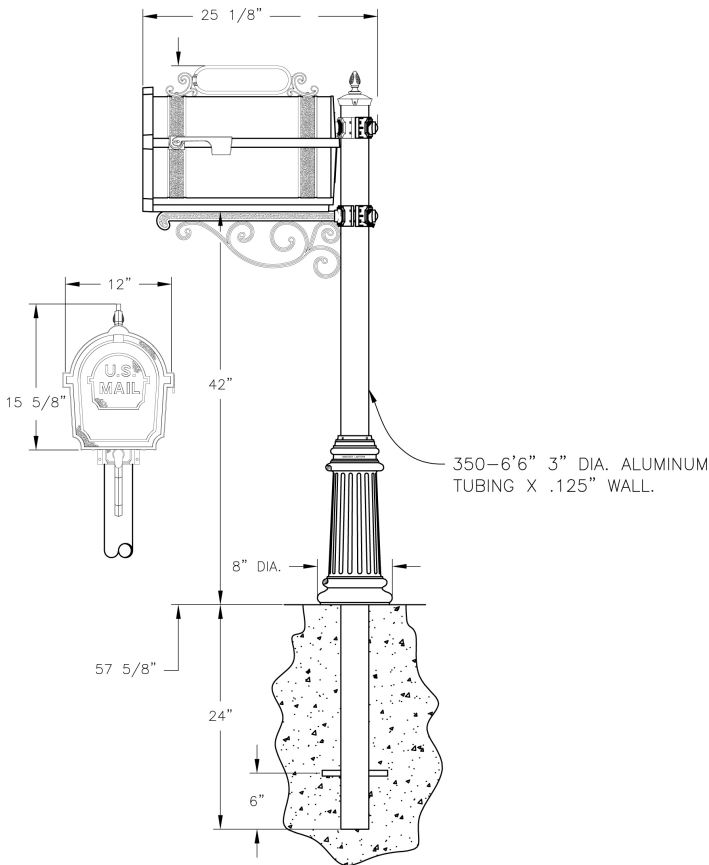

Pine Valley (M144S) Specification Sheet

Project Name:	Location:	MFG: Philips Lighting
Fixture Type:	Catalog No.:	Qty:

Ordering Guide

Example: M144S Vinyl Content H Clarendon ABS Std 139-3 PC3

Product Code	M144S	Pine Valley
Lettering	Vinyl	Cut Vinyl
Content of Sign	Content	(see Sign Options above)
Finish for Lettering	H K G	White Black Gold
Lettering Style/Font	Clarendon Helvetica Brush	Condensed Style Script
Finish	ABS ACP ARD ASI BLK BRN BRZ FGN GRA IRN RBZ SRT VBZ VCP VGN VTC WBZ WHT	Antique Brass Antique Copper Antique Red Antique Silver Black Brown Bronze Forest Green Granite Ironstone Rustic Bronze Shadow Rust Verde Bronze Verde Copper Verde Vintage Copper Weathered Bronze White
Post Option	Std 3" Flute	Smooth (Standard) 3" dia. Flat Fluted Post
Wrap Base Option	139-3 142-3 135-3	3" dia. Wrap (Standard) 3" dia. Wrap 3" dia. Wrap
Finial Options	PC3 PC13-3 PC14 PC16-3 PC17-3 PC20 PC24 PC26	Finial (3" Round) (std) Finial (3" Round) Finial (3" Round) Finial (3" Round) Finial (3" Round) Finial (3" Round) Finial (3" Round) Finial (3" Round)

Specifications

CONSTRUCTION:

Cast aluminum construction. 2 piece die-cast aluminum wrap included. Extruded Aluminum mounting plate welded to cast aluminum arm with scroll. Cast aluminum sign with scrolls for vinyl lettering. Door closes by a magnet siliconed on backside of door and a metal L bracket attached to mailbox assembly. Hinged by a spring loaded assembly. 3" dia. X 6 1/2' long Extruded Aluminum Post buried to comply with local Postal Service Mailbox mounting height. 1/2" Schedule 40 Aluminum pipe 7" long stabilizer rod included.

WARRANTY:

Three-year limited warranty.

Height:

57" (145cm)

Width:

12" (30cm)

Depth:

25 1/8" (64cm)

Overall Length:

81" (206cm)

Max. Weight:

47.75 lb. (whole kit)