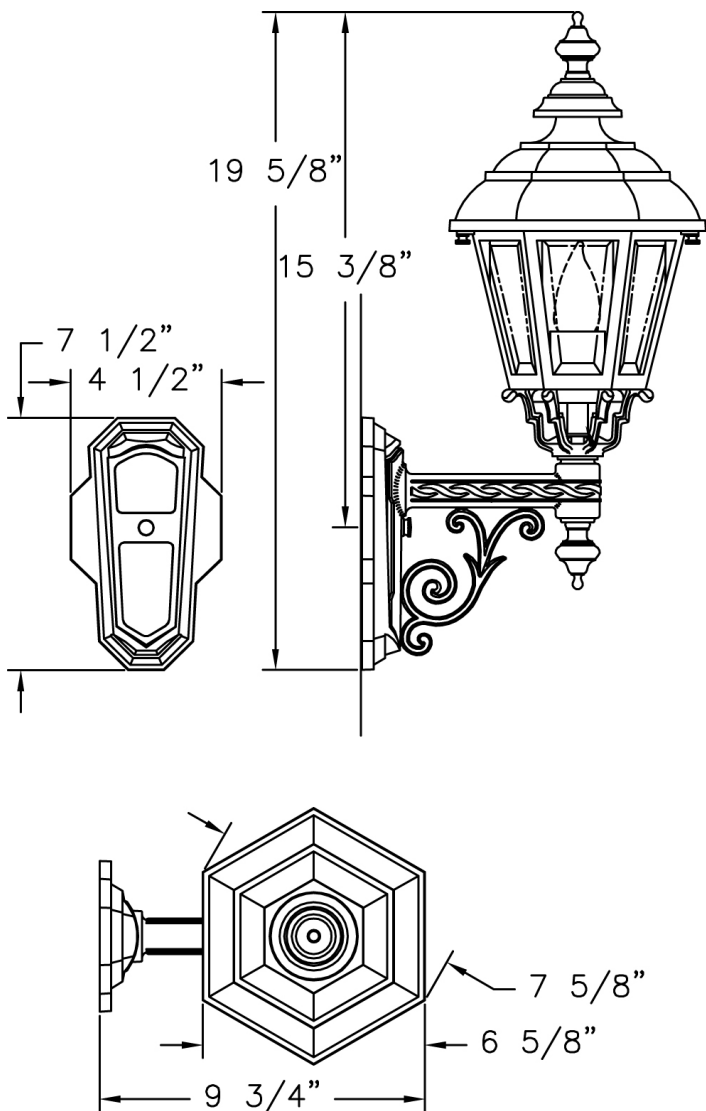

Small Jamestown Wall Mount (B2370) Specification Sheet

Project Name:	Location:	MFG: Philips Lighting
Fixture Type:	Catalog No.:	Qty:

Ordering Guide

Example: B2370 ABS J D

Product Code	B2370	Small Jamestown Wall Mount
Finish	ABS ACP ARD ASI BLK BRN BRZ FGN GRA IRN RBZ SRT VBZ VCP VGN VTC WBZ WHT	Antique Brass Antique Copper Antique Red Antique Silver Black Brown Bronze Forest Green Granite Ironstone Rustic Bronze Shadow Rust Verde Bronze Verde Copper Verde Vintage Copper Weathered Bronze White
Panel/Globe	J G F K H L A B E D C P M Q	Clear Beveled Glass Glass Clear Glass Frosted Glass Clear Seeded Glass Opalescent Honey Glass White Iridescent Clear Acrylic Opal Acrylic Clear Textured Acrylic Bronze Tone Acrylic Clear Seeded Acrylic Clear Polycarbonate Opal Polycarbonate Prismatic Polycarbonate
Lamping	D	Medium Base

PANELS/LENS/GLOBE:

Set of 6 Clear Beveled Glass (CBG) panels (standard).

LAMPING:

60W maximum A19 lamp per medium base socket. Lamp is not included. Higher wattages may be used only with glass panels installed.

Small Jamestown Wall Mount (B2370) Specification Sheet

Project Name:	Location:	MFG: Philips Lighting
Fixture Type:	Catalog No.:	Qty:

ELECTRICAL ASSEMBLY:

Porcelain medium base socket with painted aluminum cover. Fixture is pre-wired with 18 AWG black, white, and ground wires. Lantern will be prewired and tested. All electrical components are ETL listed.

Height:

19 5/8"

Width:

7 5/8"

Projection:

9 3/4"

Top to Outlet:

15 3/8"