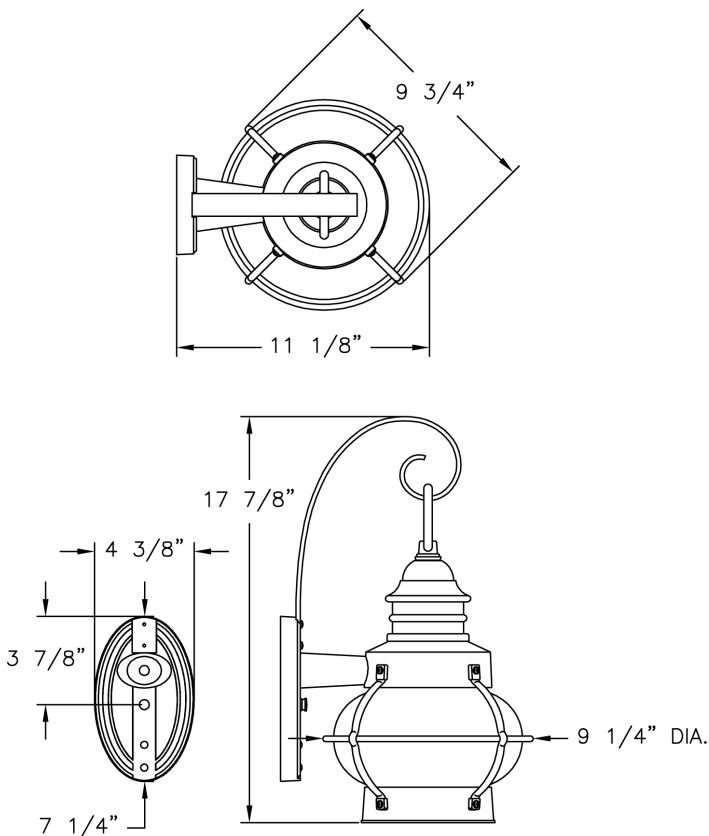

Small Bridgewater Wall Mount (B8608) Specification Sheet

Project Name:	Location:	MFG: Philips Lighting
Fixture Type:	Catalog No.:	Qty:

Ordering Guide

Example: B8608 ABS K D

Product Code	B8608	Small Bridgewater Wall Mount
Finish	ABS ACP ARD ASI BLK BRN BRZ FGN GRA IRN RBZ SRT VBZ VGN VTC WBZ WHT	Antique Brass Antique Copper Antique Red Antique Silver Black Brown Bronze Forest Green Granite Ironstone Rustic Bronze Shadow Rust Verde Bronze Verde Copper Verde Vintage Copper Weathered Bronze White
Panel/Globe	K	Clear Seeded Glass Globe
Lamping	D	Medium Base

Specifications

CONSTRUCTION:

Cast aluminum wall bracket. Aluminum scroll. Cast aluminum loop and aluminum ring. Spun aluminum cap and neck assembly. Four (4) cast aluminum legs secure to roof & bottom. Cast aluminum roof & bottom.

Porcelain medium base socket with painted aluminum cover. Fixture is pre-wired with 18 AWG black, white, and ground wires. Lantern will be prewired and tested. All electrical components are ETL listed.

17 7/8"

Width:

9 3/4"

Projection:

11 1/8"

Top to Outlet:

12 5/8"

Max. Weight: