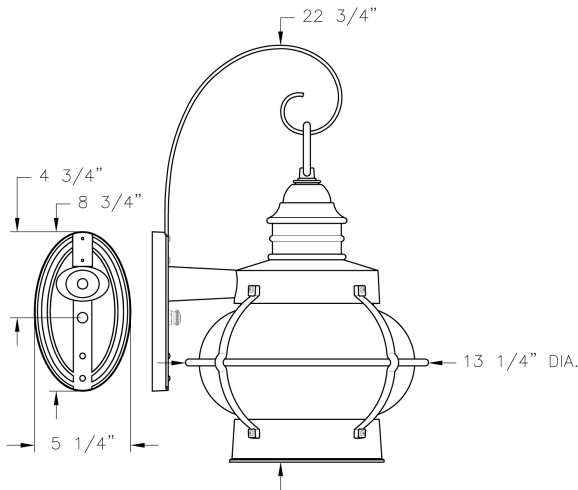

Large Bridgewater Wall Mount (B9008) Specification Sheet

Project Name:	Location:	MFG: Philips Lighting
Fixture Type:	Catalog No.:	Qty:

Ordering Guide

Example: B9008 ABS K D

Product Code	B9008	Large Bridgewater Wall Mount
Finish	ABS ACP ARD ASI BLK BRN BRZ FGN GRA IRN RBZ SRT VBZ VGN VTC WBZ WHT	Antique Brass Antique Copper Antique Red Antique Silver Black Brown Bronze Forest Green Granite Ironstone Rustic Bronze Shadow Rust Verde Bronze Verde Copper Verde Vintage Copper Weathered Bronze White
Panel/Globe	K	Clear Seeded Glass Globe
Lamping	D	Medium Base

Specifications

CONSTRUCTION:

Cast aluminum wall bracket. Aluminum scroll. Cast aluminum loop and aluminum ring. Spun aluminum cap and neck assembly. Four (4) cast aluminum legs secure to roof & bottom. Cast aluminum roof & bottom.

PANELS/LENS/GLOBE:

Clear Seeded Glass Globe available only.

LAMPING:

100W maximum A19 lamp per medium base socket. Lamp is not included. Higher wattages may be used only with glass panels installed.

ELECTRICAL ASSEMBLY:

Large Bridgewater Wall Mount (B9008) Specification Sheet

Project Name:	Location:	MFG: Philips Lighting
Fixture Type:	Catalog No.:	Qty:

Height:
23 3/4"

Width:
14"

Projection:
15"

Top to Outlet:
14 7/8"

Max. Weight:
15 lb.