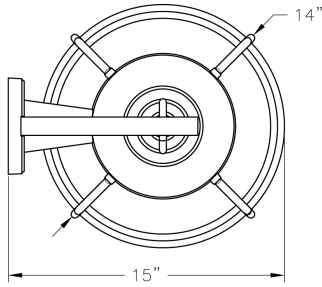

Large Bridgewater Wall Mount (B9008) Specification Sheet

Project Name:	Location:	MFG: Philips Lighting
Fixture Type:	Catalog No.:	Qty:

Ordering Guide

Example: B9008 ABS K D

Product Code	B9008	Large Bridgewater Wall Mount
Finish	ABS ACP ARD ASI BLK BRN BRZ FGN GRA IRN RBZ SRT VBZ VGN VTC WBZ WHT	Antique Brass Antique Copper Antique Red Antique Silver Black Brown Bronze Forest Green Granite Ironstone Rustic Bronze Shadow Rust Verde Bronze Verde Copper Verde Vintage Copper Weathered Bronze White
Panel/Globe	K	Clear Seeded Glass Globe
Lamping	D	Medium Base

Specifications

CONSTRUCTION:

Cast aluminum wall bracket. Aluminum scroll. Cast aluminum loop and aluminum ring. Spun aluminum cap and neck assembly. Four (4) cast aluminum legs secure to roof & bottom. Cast aluminum roof & bottom.

Large Bridgewater Wall Mount (B9008) Specification Sheet

Project Name:	Location:	MFG: Philips Lighting
Fixture Type:	Catalog No.:	Qty:

Height:
23 3/4"

Width:
14"

Projection:
15"

Top to Outlet:
14 7/8"

Max. Weight:
15 lb.