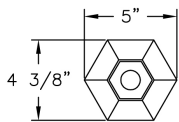

Small Stockholm Ceiling Lantern (B53220) Specification Sheet

Project Name:	Location:	MFG: Philips Lighting
Fixture Type:	Catalog No.:	Qty:

Ordering Guide

Example: B53220 ABS A C3

Product Code	B53220	Small Stockholm Ceiling Lantern
Finish	ABS ACP ARD ASI BLK BRN BRZ FGN GRA IRN RBZ SRT VBZ VCP VGN VTC WBZ WHT	Antique Brass Antique Copper Antique Red Antique Silver Black Brown Bronze Forest Green Granite Ironstone Rustic Bronze Shadow Rust Verde Bronze Verde Copper Verde Vintage Copper Weathered Bronze White
Panel/Globe	A	Clear Acrylic Body
Lamping	C3	B1-3 light cluster

Specifications

CONSTRUCTION:

Fluted cast aluminum top & bottom ring. Four (4) cast aluminum legs secure top and bottom rings. Spun aluminum roof cap. Spun aluminum roof secures to top ring with thumbscrews. Cast aluminum frog bottom secured. Cast aluminum ceiling canopy. Knob below cage made of cast aluminum. Painted loop & screw collar. 12" long painted steel chain attached to cast aluminum loop.

Small Stockholm Ceiling Lantern (B53220) Specification Sheet

Project Name:	Location:	MFG: Philips Lighting
Fixture Type:	Catalog No.:	Qty:

Height:
37 1/4"

Width:
10 3/4"

Max. Weight:
10 lb.