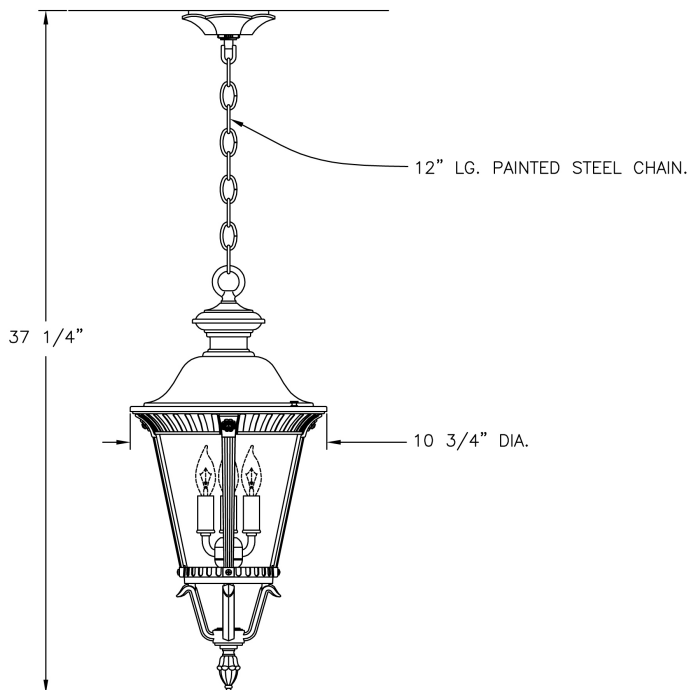

Small Stockholm Ceiling Lantern (B53220) Specification Sheet

Project Name:	Location:	MFG: Philips Lighting
Fixture Type:	Catalog No.:	Qty:

Ordering Guide

Example: B53220 ABS A C3

Product Code	B53220	Small Stockholm Ceiling Lantern
Finish	ABS ACP ARD ASI BLK BRN BRZ FGN GRA IRN RBZ SRT VBZ VCP VGN VTC WBZ WHT	Antique Brass Antique Copper Antique Red Antique Silver Black Brown Bronze Forest Green Granite Ironstone Rustic Bronze Shadow Rust Verde Bronze Verde Copper Verde Vintage Copper Weathered Bronze White
Panel/Globe	A	Clear Acrylic Body
Lamping	C3	B1-3 light cluster

Specifications

CONSTRUCTION:

Fluted cast aluminum top & bottom ring. Four (4) cast aluminum legs secure top and bottom rings. Spun aluminum roof cap. Spun aluminum roof secures to top ring with thumbscrews. Cast aluminum frog bottom secured. Cast aluminum ceiling canopy. Knob below cage made of cast aluminum. Painted loop & screw collar. 12" long painted steel chain attached to cast aluminum loop.

PANELS/LENS/GLOBE:

Clear Acrylic (CA) Body available only.

LAMPING:

25W maximum B10 lamp per candelabra base. Lamp is not included. Higher wattages may be used only with glass panels installed.

ELECTRICAL ASSEMBLY:

3-light Candelabra cluster with painted aluminum sleeves. Fixture is pre-wired with 18 AWG black, white, and ground wires. Lantern will be prewired and tested. All electrical components are ETL listed.