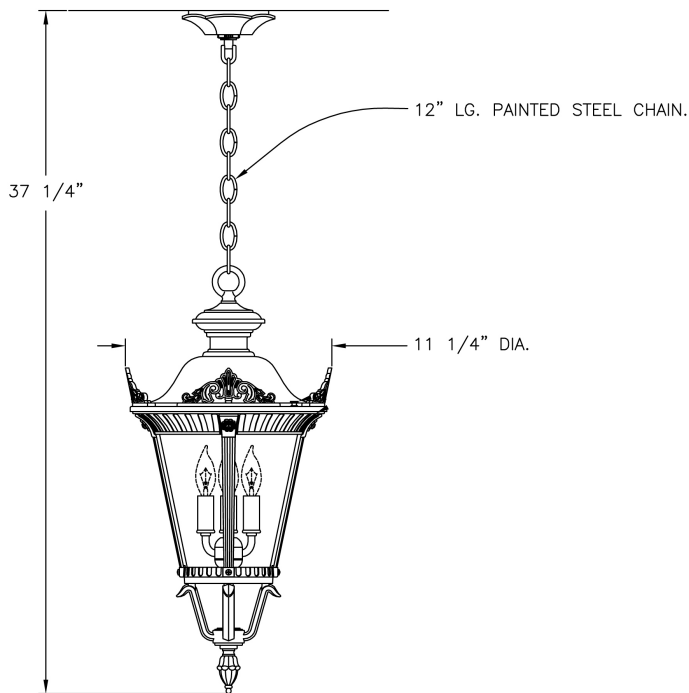

Small Stockholm Ceiling Lantern (B53320) Specification Sheet

Project Name:	Location:	MFG: Philips Lighting
Fixture Type:	Catalog No.:	Qty:

Ordering Guide

Example: B53320 ABS A C3

Product Code	B53320	Small Stockholm Ceiling Lantern
Finish	ABS ACP ARD ASI BLK BRN BRZ FGN GRA IRN RBZ SRT VBZ VCP VGN VTC WBZ WHT	Antique Brass Antique Copper Antique Red Antique Silver Black Brown Bronze Forest Green Granite Ironstone Rustic Bronze Shadow Rust Verde Bronze Verde Copper Verde Vintage Copper Weathered Bronze White
Panel/Globe	A	Clear Acrylic Body
Lamping	C3	B1-3 light cluster

Specifications

CONSTRUCTION:

Fluted cast aluminum top & bottom ring. Four (4) cast aluminum legs secure top and bottom rings. Spun aluminum roof cap. Spun aluminum roof secures to top ring with thumbscrews. Cast aluminum frog bottom secured. Cast aluminum ceiling canopy. Knob below cage made of cast aluminum. Painted loop & screw collar. 12" long painted steel chain attached to cast aluminum loop. Four (4) cast aluminum crowns secure to roof.

PANELS/LENS/GLOBE:

Clear Acrylic (CA) Body available only.

LAMPING:

25W maximum B10 lamp per candelabra base. Lamp is not included. Higher wattages may be used only with glass panels installed.

ELECTRICAL ASSEMBLY:

3-light Candelabra cluster with painted aluminum sleeves. Fixture is pre-wired with 18 AWG black, white, and ground wires. Lantern will be prewired and tested. All electrical components are ETL listed.