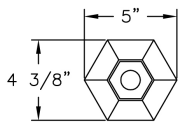

Small Stockholm Ceiling Lantern (B53320) Specification Sheet

Project Name:	Location:	MFG: Philips Lighting
Fixture Type:	Catalog No.:	Qty:

Ordering Guide

Example: B53320 ABS A C3

Product Code	B53320	Small Stockholm Ceiling Lantern
Finish	ABS ACP ARD ASI BLK BRN BRZ FGN GRA IRN RBZ SRT VBZ VCP VGN VTC WBZ WHT	Antique Brass Antique Copper Antique Red Antique Silver Black Brown Bronze Forest Green Granite Ironstone Rustic Bronze Shadow Rust Verde Bronze Verde Copper Verde Vintage Copper Weathered Bronze White
Panel/Globe	A	Clear Acrylic Body
Lamping	C3	B1-3 light cluster

Specifications

CONSTRUCTION:

Fluted cast aluminum top & bottom ring. Four (4) cast aluminum legs secure top and bottom rings. Spun aluminum roof cap. Spun aluminum roof secures to top ring with thumbscrews. Cast aluminum frog bottom secured. Cast aluminum ceiling canopy. Knob below cage made of cast aluminum. Painted loop & screw collar. 12" long painted steel chain attached to cast aluminum loop. Four (4) cast aluminum crowns secure to roof.

Small Stockholm Ceiling Lantern (B53320) Specification Sheet

Project Name:	Location:	MFG: Philips Lighting
Fixture Type:	Catalog No.:	Qty:

Height:
37 1/4"

Width:
11 1/4"

Max. Weight:
11.5 lb.