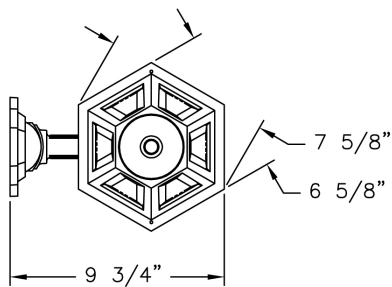

Small Augusta Wall Mount (B13270) Specification Sheet

Project Name:	Location:	MFG: Philips Lighting
Fixture Type:	Catalog No.:	Qty:

Ordering Guide

Example: B13270 ABS J D

Product Code	B13270	Small Augusta Wall Mount
Finish	ABS ACP ARD ASI BLK BRN BRZ FGN GRA IRN RBZ SRT VBZ VCP VGN VTC WBZ WHT	Antique Brass Antique Copper Antique Red Antique Silver Black Brown Bronze Forest Green Granite Ironstone Rustic Bronze Shadow Rust Verde Bronze Verde Copper Verde Vintage Copper Weathered Bronze White
Panel/Globe	J C B	Clear Beveled Glass Clear Seeded Acrylic Opal Acrylic
Lamping	D	Medium Base

Specifications

CONSTRUCTION:

Cast aluminum hex roof secured with thumbscrews. Knob and finial are cast aluminum. Cast aluminum hex cage with frog bottom. Cast aluminum neck & cap. Cast aluminum scroll bracket arm & wall mount.