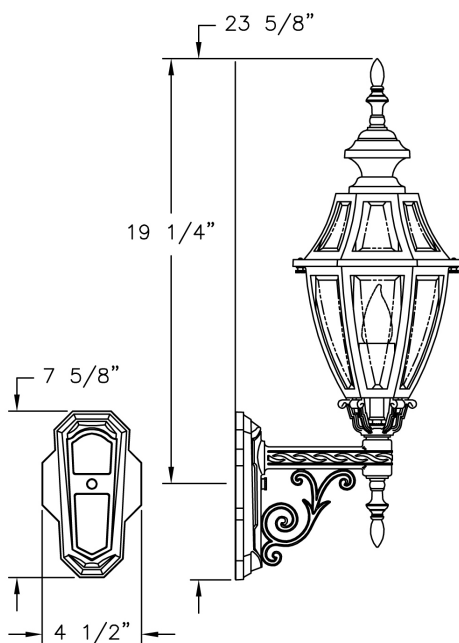

Small Augusta Wall Mount (B13270) Specification Sheet

Project Name:	Location:	MFG: Philips Lighting
Fixture Type:	Catalog No.:	Qty:

Ordering Guide

Example: B13270 ABS J D

Product Code	B13270	Small Augusta Wall Mount
Finish	ABS ACP ARD ASI BLK BRN BRZ FGN GRA IRN RBZ SRT VBZ VCP VGN VTC WBZ WHT	Antique Brass Antique Copper Antique Red Antique Silver Black Brown Bronze Forest Green Granite Ironstone Rustic Bronze Shadow Rust Verde Bronze Verde Copper Verde Vintage Copper Weathered Bronze White
Panel/Globe	J C B	Clear Beveled Glass Clear Seeded Acrylic Opal Acrylic
Lamping	D	Medium Base

Specifications

CONSTRUCTION:

Cast aluminum hex roof secured with thumbscrews. Knob and finial are cast aluminum. Cast aluminum hex cage with frog bottom. Cast aluminum neck & cap. Cast aluminum scroll bracket arm & wall mount.

MOUNTING:

Small Augusta Wall Mount (B13270) Specification Sheet

Project Name:	Location:	MFG: Philips Lighting
Fixture Type:	Catalog No.:	Qty:

See template for dimensions & mounting instructions.

WARRANTY:

9 3/4"

Top to Outlet:

19 1/4"

Max. Weight:

9.25 lb.