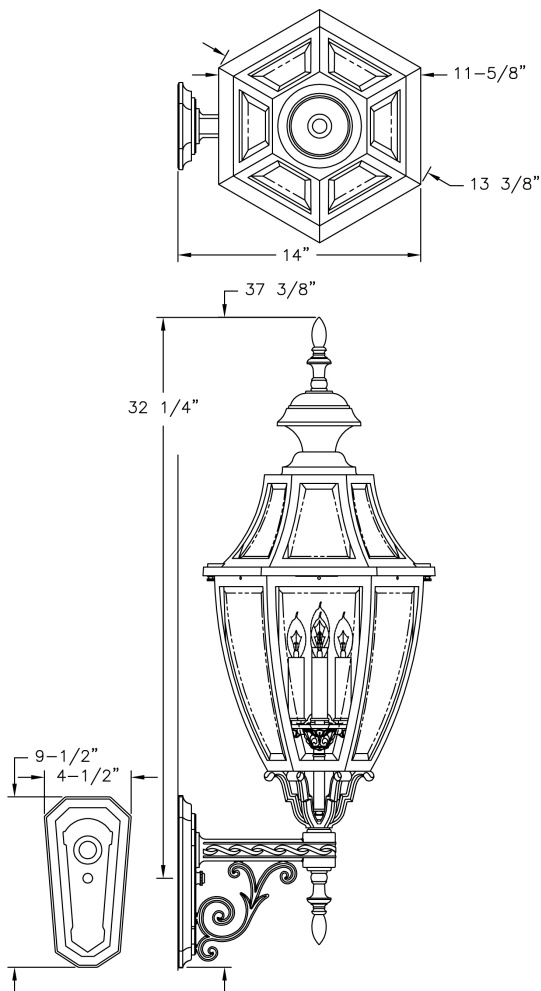

Large Augusta Wall Mount (B13670) Specification Sheet

Project Name:	Location:	MFG: Philips Lighting
Fixture Type:	Catalog No.:	Qty:

Ordering Guide

Example: B13670 ABS J C4

Product Code	B13670	Large Augusta Wall Mount
Finish	ABS ACP ARD ASI BLK BRN BRZ FGN GRA IRN RBZ SRT VBZ VCP VGN VTC WBZ WHT	Antique Brass Antique Copper Antique Red Antique Silver Black Brown Bronze Forest Green Granite Ironstone Rustic Bronze Shadow Rust Verde Bronze Verde Copper Verde Vintage Copper Weathered Bronze White
Panel/Globe	J C B	Clear Beveled Glass Clear Seeded Acrylic Opal Acrylic
Lamping	C4	B1-4 light cluster

Specifications

CONSTRUCTION:

Cast aluminum hex roof secured with thumbscrews. Knob and finial are cast aluminum. Cast aluminum hex cage with frog bottom. Cast aluminum neck & cap. Cast aluminum scroll bracket arm & wall mount.

PANELS/LENS/GLOBE:

Set of 6 Clear bent beveled glass (CBG) panels (standard). Higher wattages may be used only with glass panels installed.

LAMPING:

25W maximum B10 lamp per candelabra base. Lamp is not included. Higher wattages may be used only with glass panels installed.