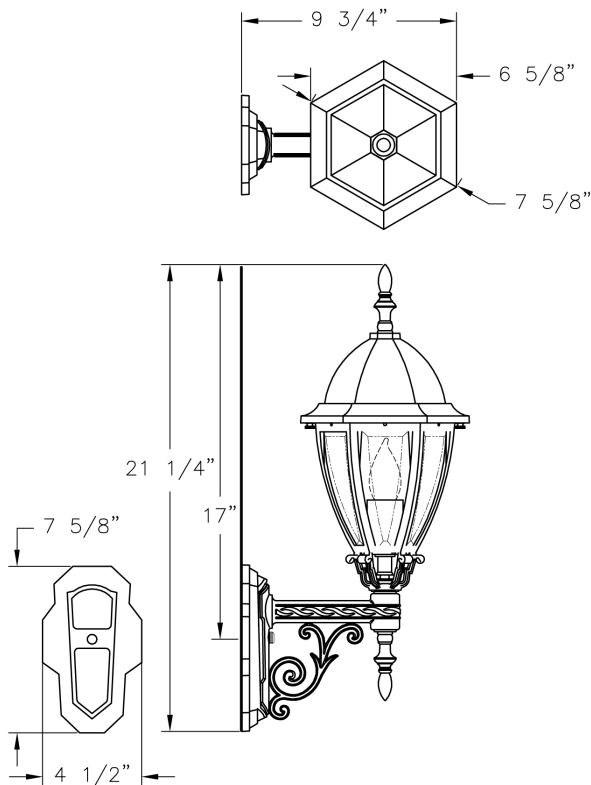

Small Sturbridge Wall Mount (B12270) Specification Sheet

Project Name:	Location:	MFG: Philips Lighting
Fixture Type:	Catalog No.:	Qty:

Ordering Guide

Example: B12270 ABS J D

Product Code	B12270	Small Sturbridge Wall Mount
Finish	ABS ACP ARD ASI BLK BRN BRZ FGN GRA IRN RBZ SRT VBZ VCP VGN VTC WBZ WHT	Antique Brass Antique Copper Antique Red Antique Silver Black Brown Bronze Forest Green Granite Ironstone Rustic Bronze Shadow Rust Verde Bronze Verde Copper Verde Vintage Copper Weathered Bronze White
Panel/Globe	J C B	Clear Beveled Glass Clear Seeded Acrylic Opal Acrylic
Lamping	D	Medium Base

Specifications

CONSTRUCTION:

Cast aluminum hex roof secured with thumbscrews. Knob and finial are cast aluminum. Cast aluminum hex cage with frog bottom. Cast aluminum decorative scroll bracket arm and wallplate.

Height:

21 1/4"

Small Sturbridge Wall Mount (B12270) Specification Sheet

Project Name:	Location:	MFG: Philips Lighting
Fixture Type:	Catalog No.:	Qty:

Width:

7 5/8"

Projection:

9 7/8"

Top to Outlet:

17"

Max. Weight:

8.75 lb.