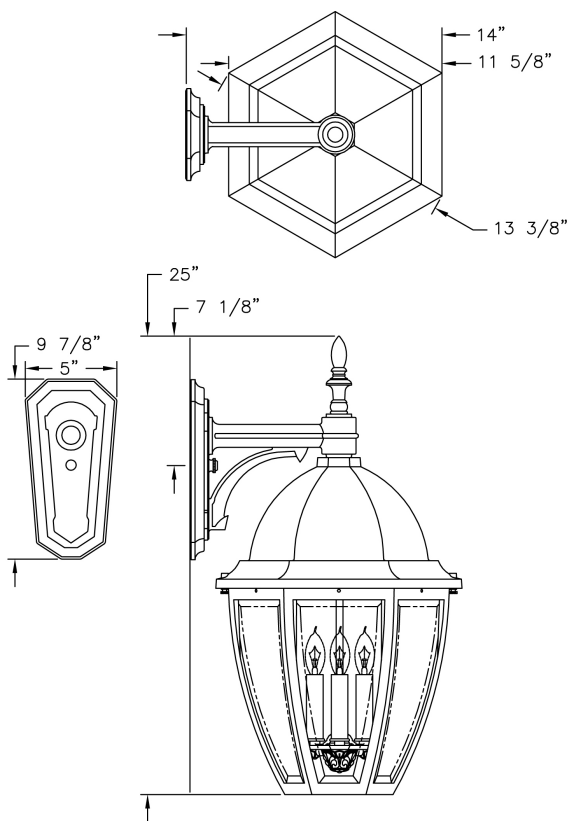

Large Sturbridge Wall Mount (B12612) Specification Sheet

Project Name:	Location:	MFG: Philips Lighting
Fixture Type:	Catalog No.:	Qty:

Ordering Guide

Example: B12612 ABS J C3

Product Code	B12612	Large Sturbridge Wall Mount
Finish	ABS ACP ARD ASI BLK BRN BRZ FGN GRA IRN RBZ SRT VBZ VCP VGN VTC WBZ WHT	Antique Brass Antique Copper Antique Red Antique Silver Black Brown Bronze Forest Green Granite Ironstone Rustic Bronze Shadow Rust Verde Bronze Verde Copper Verde Vintage Copper Weathered Bronze White
Panel/Globe	J C B	Clear Beveled Glass Clear Seeded Acrylic Opal Acrylic
Lamping	C3	B1-3 light cluster

Specifications

CONSTRUCTION:

Cast aluminum 2 piece scroll bracket arm and wall plate. Cast aluminum hex roof secured with thumbscrews. Cast aluminum finial attached to roof. Cast aluminum hex cage with open bottom.

ELECTRICAL ASSEMBLY:

3-light Candelabra cluster with painted aluminum sleeves. Fixture is pre-wired with 18 AWG black, white, and ground wires. Lantern will be prewired and tested. All electrical components are ETL listed.

Height:

Large Sturbridge Wall Mount (B12612) Specification Sheet

Project Name:	Location:	MFG: Philips Lighting
Fixture Type:	Catalog No.:	Qty:

25"

Width:

13 3/8"

Projection:

14"