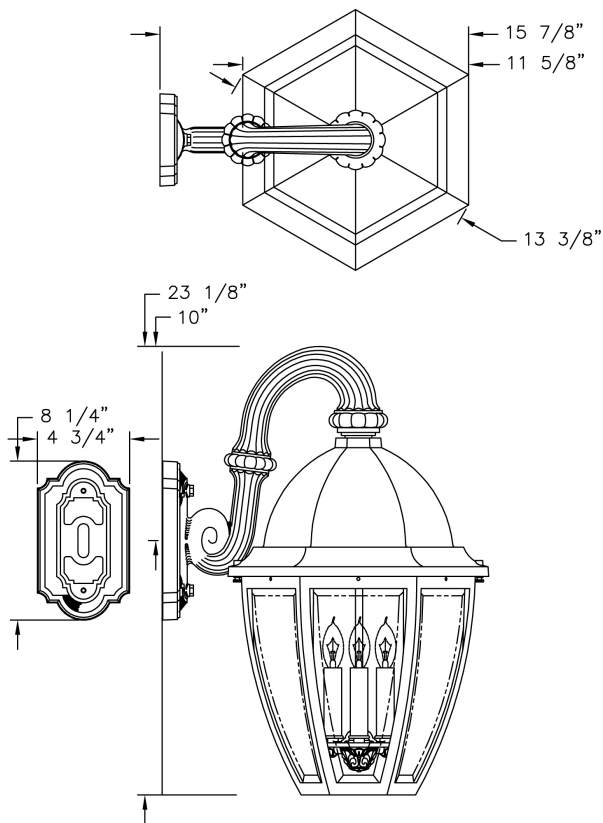

Large Sturbridge Wall Mount (B126FRM) Specification Sheet

Project Name:	Location:	MFG: Philips Lighting
Fixture Type:	Catalog No.:	Qty:

Ordering Guide

Example: B126FRM ABS J C3

Product Code	B126FRM	Large Sturbridge Wall Mount
Finish	ABS ACP ARD ASI BLK BRN BRZ FGN GRA IRN RBZ SRT VBZ VCP VGN VTC WBZ WHT	Antique Brass Antique Copper Antique Red Antique Silver Black Brown Bronze Forest Green Granite Ironstone Rustic Bronze Shadow Rust Verde Bronze Verde Copper Verde Vintage Copper Weathered Bronze White
Panel/Globe	J C B	Clear Beveled Glass Clear Seeded Acrylic Opal Acrylic
Lamping	C3	B1-3 light cluster

PANELS/LENS/GLOBE:

Set of 6 Clear bent beveled glass (CBG) panels (standard). Higher wattages may be used only with glass panels installed.

LAMPING:

25W maximum B10 lamp per candelabra base. Lamp is not included. Higher wattages may be used only with glass panels installed.

ELECTRICAL ASSEMBLY:

3-light Candelabra cluster with painted aluminum sleeves. Fixture is pre-wired with 18 AWG black, white, and ground wires. Lantern will be prewired and tested. All electrical components are ETL listed.

Height:

Large Sturbridge Wall Mount (B126FRM) Specification Sheet

Project Name:	Location:	MFG: Philips Lighting
Fixture Type:	Catalog No.:	Qty:

23 1/8"

Width:

13 3/8"

Projection:

15 7/8"