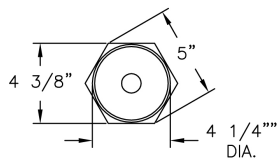

Small Merion Ceiling Lantern (B15220) Specification Sheet

Project Name:	Location:	MFG: Philips Lighting
Fixture Type:	Catalog No.:	Qty:

Ordering Guide

Example: B15220 ABS J D P

Product Code	B15220	Small Merion Ceiling Lantern
Finish	ABS ACP ARD ASI BLK BRN BRZ FGN GRA IRN RBZ SRT VBZ VCP VGN VTC WBZ WHT	Antique Brass Antique Copper Antique Red Antique Silver Black Brown Bronze Forest Green Granite Ironstone Rustic Bronze Shadow Rust Verde Bronze Verde Copper Verde Vintage Copper Weathered Bronze White
Panel/Globe	J C B	Clear Beveled Glass Clear Seeded Acrylic Opal Acrylic
Lamping	D	Medium Base
Dome/Roof	P W	Clear Polycarbonate White Acrylic

Specifications

CONSTRUCTION:

Cast aluminum hex cage with open bottom. Cast aluminum ceiling canopy. Painted loop & screw collar. 12" long painted steel chain attached to cast aluminum loop. Clear polycarbonate (CP) or opal acrylic (OA) fluted dome (Specify when ordering). Cast aluminum neck & cap.

Height:

29 1/8"

Small Merion Ceiling Lantern (B15220) Specification Sheet

Project Name:	Location:	MFG: Philips Lighting
Fixture Type:	Catalog No.:	Qty:

Width:
8 3/8"

Max. Weight:
8.25 lbs.