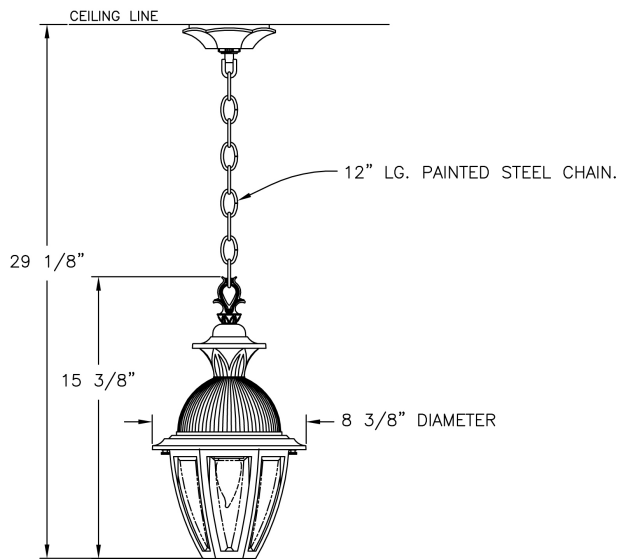

Small Merion Ceiling Lantern (B15220) Specification Sheet

Project Name:	Location:	MFG: Philips Lighting
Fixture Type:	Catalog No.:	Qty:

Ordering Guide

Example: B15220 ABS J D P

Product Code	B15220	Small Merion Ceiling Lantern
Finish	ABS ACP ARD ASI BLK BRN BRZ FGN GRA IRN RBZ SRT VBZ VCP VGN VTC WBZ WHT	Antique Brass Antique Copper Antique Red Antique Silver Black Brown Bronze Forest Green Granite Ironstone Rustic Bronze Shadow Rust Verde Bronze Verde Copper Verde Vintage Copper Weathered Bronze White
Panel/Globe	J C B	Clear Beveled Glass Clear Seeded Acrylic Opal Acrylic
Lamping	D	Medium Base
Dome/Roof	P W	Clear Polycarbonate White Acrylic

Specifications

CONSTRUCTION:

Cast aluminum hex cage with open bottom. Cast aluminum ceiling canopy. Painted loop & screw collar. 12" long painted steel chain attached to cast aluminum loop. Clear polycarbonate (CP) or opal acrylic (OA) fluted dome (Specify when ordering). Cast aluminum neck & cap.

ELECTRICAL ASSEMBLY:

Inverted porcelain medium base socket with painted aluminum cover. Fixture is pre-wired with 18 AWG black, white, and ground wires. Lantern will be prewired and tested. All electrical components are ETL listed.

Height:

29 1/8"

Small Merion Ceiling Lantern (B15220) Specification Sheet

Project Name:	Location:	MFG: Philips Lighting
Fixture Type:	Catalog No.:	Qty:

Width:
8 3/8"

Max. Weight:
8.25 lbs.