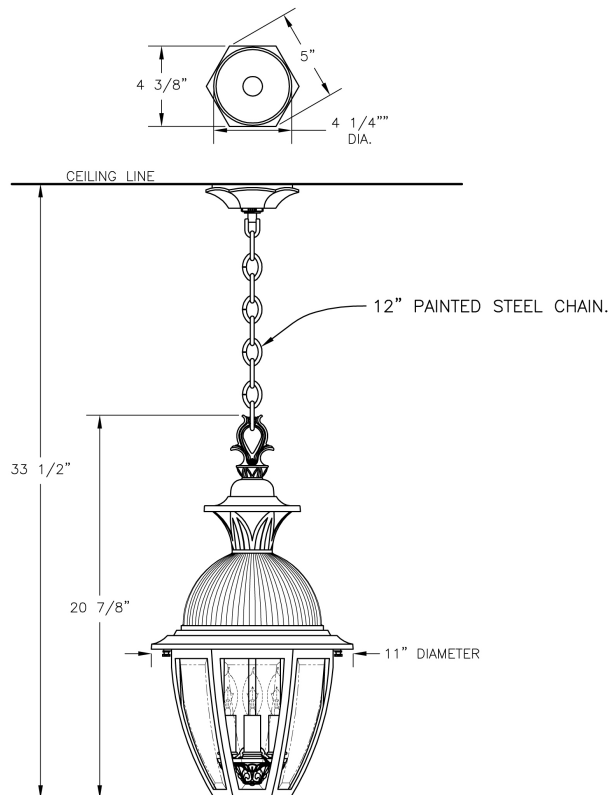

Medium Merion Ceiling Lantern (B15420) Specification Sheet

Project Name:	Location:	MFG: Philips Lighting
Fixture Type:	Catalog No.:	Qty:

Ordering Guide

Example: B15420 ABS J C3 P

Product Code	B15420	Medium Merion Ceiling Lantern
Finish	ABS ACP ARD ASI BLK BRN BRZ FGN GRA IRN RBZ SRT VBZ VCP VGN VTC WBZ WHT	Antique Brass Antique Copper Antique Red Antique Silver Black Brown Bronze Forest Green Granite Ironstone Rustic Bronze Shadow Rust Verde Bronze Verde Copper Verde Vintage Copper Weathered Bronze White
Panel/Globe	J C B	Clear Beveled Glass Clear Seeded Acrylic Opal Acrylic
Lamping	C3	B1-3 light cluster
Dome/Roof	P W	Clear Polycarbonate White Acrylic

Specifications

CONSTRUCTION:

Cast aluminum hex cage with open bottom. Cast aluminum ceiling canopy. Painted loop & screw collar. 12" long painted steel chain attached to cast aluminum loop. Clear polycarbonate (CP) or opal acrylic (OA) fluted dome (Specify when ordering). Cast aluminum neck & cap.

PANELS/LENS/GLOBE:

Set of 6 Clear bent beveled glass (CBG) panels (standard). Higher wattages may be used only with glass panels installed.

LAMPING:

25W maximum B10 lamp per candelabra base. Lamp is not included. Higher wattages may be used only with glass panels installed.

ELECTRICAL ASSEMBLY:

3-light Candelabra cluster with painted aluminum sleeves. Fixture is pre-wired with 18 AWG black, white, and ground wires. Lantern will be prewired and tested. All electrical components are ETL listed.