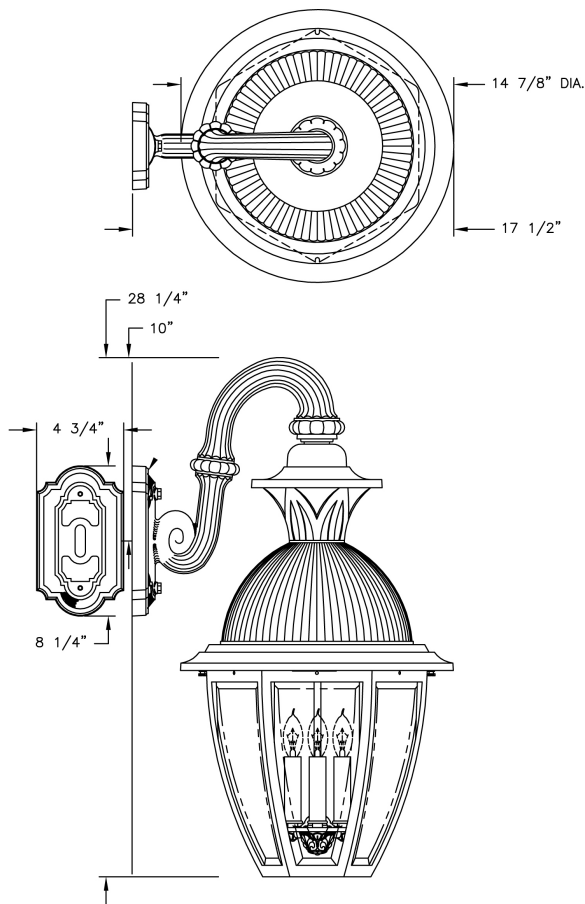

# Large Merion Wall Mount (B156FRM) Specification Sheet

Project Name:	Location:	MFG: Philips Lighting
Fixture Type:	Catalog No.:	Qty:

## Ordering Guide

Example: B156FRM ABS J C3 P

Product Code	B156FRM	Large Merion Wall Mount
<b>Finish</b>	ABS ACP ARD ASI BLK BRN BRZ FGN GRA IRN RBZ SRT VBZ VCP VGN VTC WBZ WHT	Antique Brass Antique Copper Antique Red Antique Silver Black Brown Bronze Forest Green Granite Ironstone Rustic Bronze Shadow Rust Verde Bronze Verde Copper Verde Vintage Copper Weathered Bronze White
<b>Panel/Globe</b>	J C B	Clear Beveled Glass Clear Seeded Acrylic Opal Acrylic
<b>Lamping</b>	C3	B1-3 light cluster
<b>Dome/Roof</b>	P W	Clear Polycarbonate White Acrylic

### CONSTRUCTION:

Cast Aluminum "S" fluted bracket arm. Cast aluminum hex cage with open bottom. Clear polycarbonate (CP) or opal acrylic (OA) fluted dome (Specify when ordering). Cast aluminum neck & cap.

**Height:**

28 1/4"

**Width:**

14 7/8"

**Projection:**

17 1/2"

**Top to Outlet:**

10"