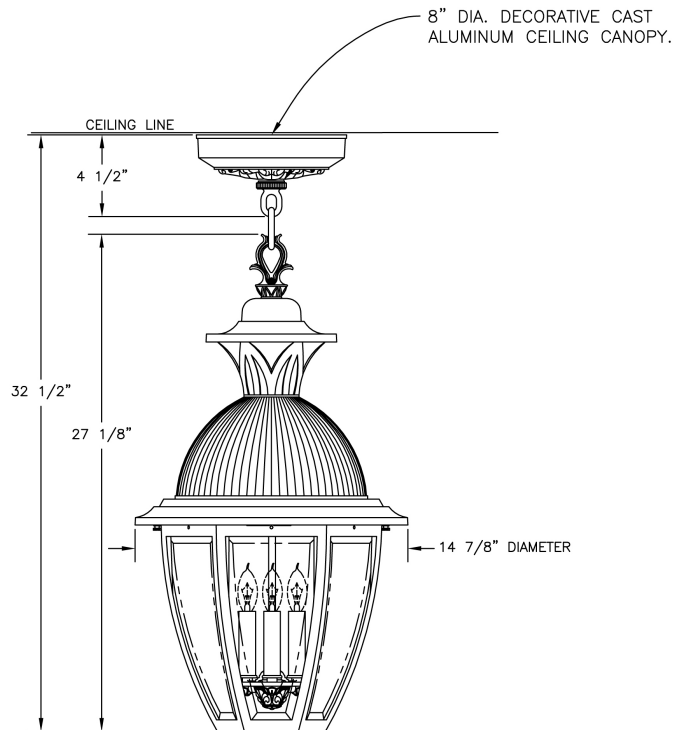

# Large Merion Ceiling Lantern (B15621) Specification Sheet

Project Name:	Location:	MFG: Philips Lighting
Fixture Type:	Catalog No.:	Qty:

## Ordering Guide

Example: B15621 ABS J C3 P

Product Code	B15621	Large Merion Ceiling Lantern
<b>Finish</b>	ABS ACP ARD ASI BLK BRN BRZ FGN GRA IRN RBZ SRT VBZ VCP VGN VTC WBZ WHT	Antique Brass Antique Copper Antique Red Antique Silver Black Brown Bronze Forest Green Granite Ironstone Rustic Bronze Shadow Rust Verde Bronze Verde Copper Verde Vintage Copper Weathered Bronze White
<b>Panel/Globe</b>	J C B	Clear Beveled Glass Clear Seeded Acrylic Opal Acrylic
<b>Lamping</b>	C3	B1-3 light cluster
<b>Dome/Roof</b>	P W	Clear Polycarbonate White Acrylic

### CONSTRUCTION:

Cast aluminum hex cage with open bottom. Cast aluminum ceiling canopy. Painted aluminum sleeve covers brass hang-straight. Clear polycarbonate (CP) or opal acrylic (OA) fluted dome (Specify when ordering). Cast aluminum neck & cap.