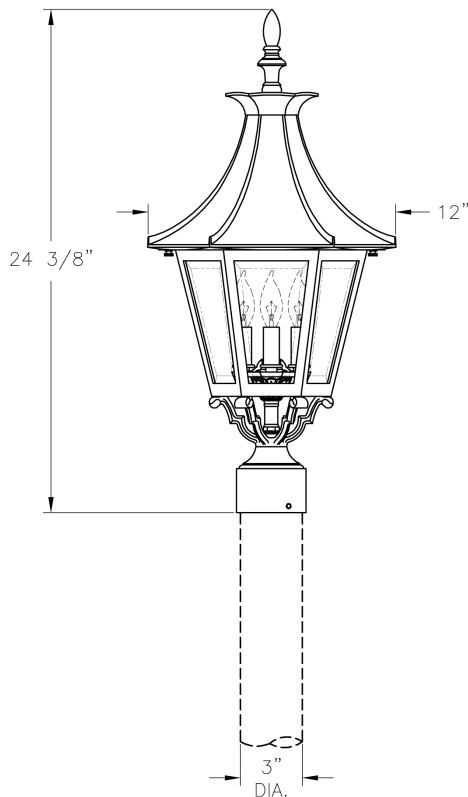

Medium Westminster LE Post Mount (B19430) Specification Sheet

Project Name:	Location:	MFG: Philips Lighting
Fixture Type:	Catalog No.:	Qty:

Ordering Guide

Example: B19430 ABS J C3

Product Code	B19430	Medium Westminster LE Post Mount
Finish	ABS ACP ARD ASI BLK BRN BRZ FGN GRA IRN RBZ SRT VBZ VCP VGN VTC WBZ WHT	Antique Brass Antique Copper Antique Red Antique Silver Black Brown Bronze Forest Green Granite Ironstone Rustic Bronze Shadow Rust Verde Bronze Verde Copper Verde Vintage Copper Weathered Bronze White
Panel/Globe	J G F K H L A B E D C P M Q	Clear Beveled Glass Clear Glass Frosted Glass Clear Seeded Glass Opalescent Honey Glass White Iridescent Clear Acrylic Opal Acrylic Clear Textured Acrylic Bronze Tone Acrylic Clear Seeded Acrylic Clear Polycarbonate Opal Polycarbonate Prismatic Polycarbonate
Lamping	C3	B1-3 light cluster

Specifications

CONSTRUCTION:

Cast aluminum post fitter slips over 3" dia. post (order separately) or tenon. Cast aluminum finial attached to roof. Cast aluminum hex roof secured with thumbscrews. Cast aluminum hex cage with frog bottom.

Medium Westminster LE Post Mount (B19430) Specification Sheet

Project Name:	Location:	MFG: Philips Lighting
Fixture Type:	Catalog No.:	Qty:

ELECTRICAL ASSEMBLY:

3-light Candelabra cluster with painted aluminum sleeves. Fixture is pre-wired with 18 AWG black, white, and ground wires. Lantern will be prewired and tested. All electrical components are ETL listed.

Height:

24 3/8"

Width:

12"

Max. Weight:

11.75 lb.