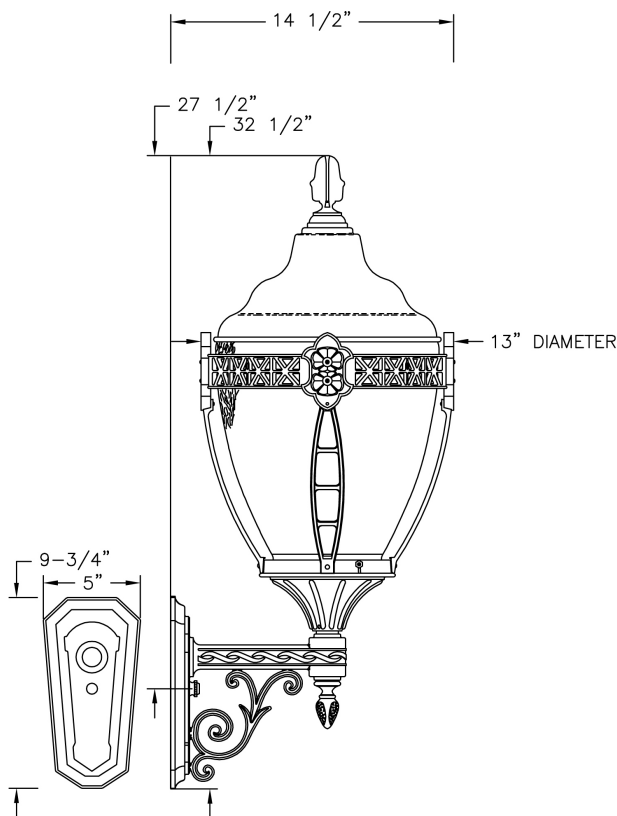

Medium Grosse Pointe Wall Mount (B17570) Specification Sheet

Project Name:	Location:	MFG: Philips Lighting
Fixture Type:	Catalog No.:	Qty:

Ordering Guide

Example: B17570 ABS T D

Product Code	B17570	Medium Grosse Pointe Wall Mount
Finish	ABS ACP ARD ASI BLK BRN BRZ FGN GRA IRN RBZ SRT VBZ VCP VGN VTC WBZ WHT	Antique Brass Antique Copper Antique Red Antique Silver Black Brown Bronze Forest Green Granite Ironstone Rustic Bronze Shadow Rust Verde Bronze Verde Copper Verde Vintage Copper Weathered Bronze White
Panel/Globe	T	Lg. Clear Textured Polycarbonate
Lamping	D	Medium Base

Specifications

CONSTRUCTION:

Cast aluminum decorative scroll bracket arm and wallplate. Knob and finial are cast aluminum. Cast aluminum fluted holder with two (2) weep holes. Four (4) die cast leg segments secured to holder and band segments with stainless steel screws. Four (4) die cast band segments secured together with stainless steel screws. Spun aluminum roof.

PANELS/LENS/GLOBE:

Clear Textured Polycarbonate Globe (CTPG) only, UV stabilized

LAMPING:

100W maximum A19 lamp per medium base socket. Lamp is not included. Higher wattages may be used only with glass panels installed.

Height:

32 1/2"

Medium Grosse Pointe Wall Mount (B17570) Specification Sheet

Project Name:	Location:	MFG: Philips Lighting
Fixture Type:	Catalog No.:	Qty:

Width:
13"

Projection:
14 1/2"

Top to Outlet:
27 1/2"