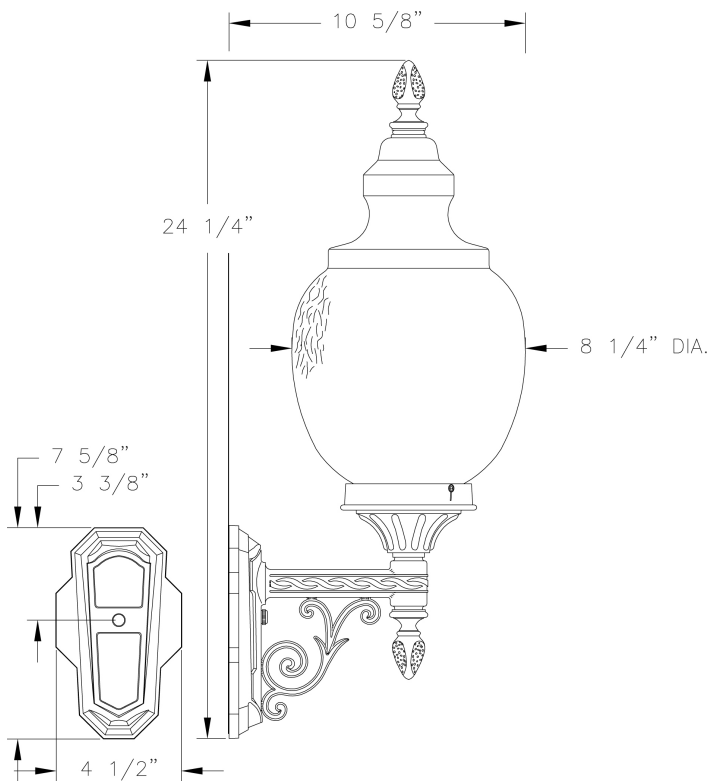

Small Clifton Park Wall Mount (B17270) Specification Sheet

Project Name:	Location:	MFG: Philips Lighting
Fixture Type:	Catalog No.:	Qty:

Ordering Guide

Example: B17270 ABS T D

Product Code	B17270	Small Clifton Park Wall Mount
Finish	ABS ACP ARD ASI BLK BRN BRZ FGN GRA IRN RBZ SRT VBZ VCP VGN VTC WBZ WHT	Antique Brass Antique Copper Antique Red Antique Silver Black Brown Bronze Forest Green Granite Ironstone Rustic Bronze Shadow Rust Verde Bronze Verde Copper Verde Vintage Copper Weathered Bronze White
Panel/Globe	T	Lg. Clear Textured Polycarbonate
Lamping	D	Medium Base

Specifications

CONSTRUCTION:

Cast aluminum decorative scroll bracket arm and wallplate. Knob and finial are cast aluminum. Cast aluminum fluted holder with two (2) weep holes.

FINISH:

Resilient TGIC thermoset polyester powdercoat paint is electrostatically applied to every fixture. Specially formulated for Philips Outdoor Lighting, it provides UV protection, and the highest temperature rating in the industry. In addition to the standard color choices shown, a spectrum of custom colors is available.

PANELS/LENS/GLOBE:

Clear Textured Polycarbonate Globe (CTPG) only, UV stabilized

LAMPING:

60W maximum A19 lamp per medium base socket. Lamp is not included. Higher wattages may be used only with glass panels installed.

Height:

21 5/8"

Width:

8 1/4"

Small Clifton Park Wall Mount (B17270) Specification Sheet

Project Name:	Location:	MFG: Philips Lighting
Fixture Type:	Catalog No.:	Qty:

Projection:
10"

Top to Outlet:
20"