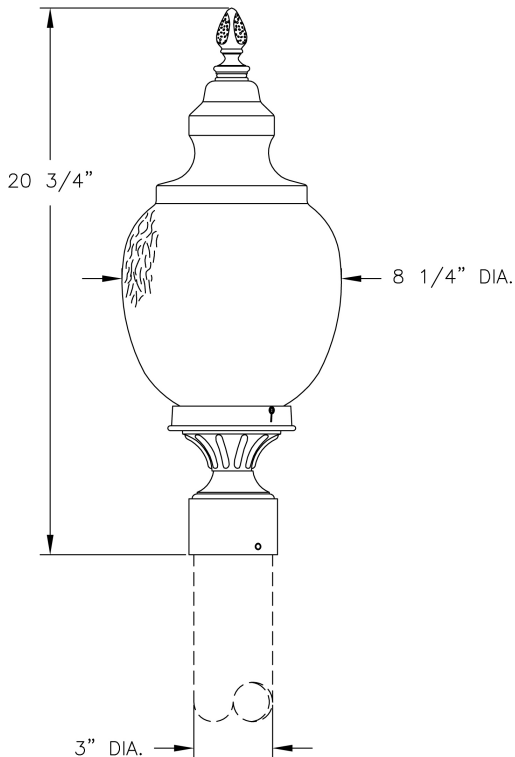

# Small Clifton Park Post Mount (B17230) Specification Sheet

Project Name:	Location:	MFG: Philips Lighting
Fixture Type:	Catalog No.:	Qty:

## Ordering Guide

Example: B17230 ABS T D

Product Code	B17230	Small Clifton Park Post Mount
<b>Finish</b>	ABS ACP ARD ASI BLK BRN BRZ FGN GRA IRN RBZ SRT VBZ VCP VGN VTC WBZ WHT	Antique Brass Antique Copper Antique Red Antique Silver Black Brown Bronze Forest Green Granite Ironstone Rustic Bronze Shadow Rust Verde Bronze Verde Copper Verde Vintage Copper Weathered Bronze White
<b>Panel/Globe</b>	T	Lg. Clear Textured Polycarbonate
<b>Lamping</b>	D	Medium Base

### CONSTRUCTION:

Cast aluminum finial attached to roof. Cast aluminum fluted holder with two (2) weep holes. Cast aluminum post fitter slips over 3" dia. post (order separately) or tenon.

### Width:

8 1/4"