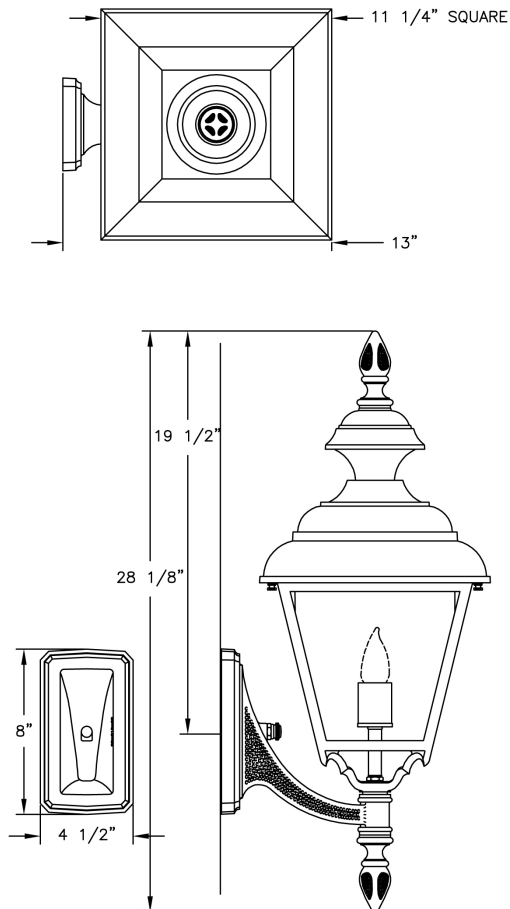

Large Value Line Wall Mount (B9972) Specification Sheet

Project Name:

Location:

MFG: Philips Lighting

Fixture Type:

Catalog No.:

Qty:

Ordering Guide

Example: B9972 ABS A D

Product Code	B9972	Large Value Line Wall Mount
Finish	ABS ACP ARD ASI BLK BRN BRZ FGN GRA IRN RBZ SRT VBZ VCP VGN VTC WBZ WHT	Antique Brass Antique Copper Antique Red Antique Silver Black Brown Bronze Forest Green Granite Ironstone Rustic Bronze Shadow Rust Verde Bronze Verde Copper Verde Vintage Copper Weathered Bronze White
Panel/Globe	A J C K E B D M Q P G F H L	Clear Acrylic (standard) Clear Beveled Glass Clear Seeded Acrylic Clear Seeded Glass Clear Textured Acrylic Opal Acrylic Bronze Tone Acrylic Opal Polycarbonate Prismatic Polycarbonate Clear Polycarbonate Clear Glass Frosted Glass Opalescent Honey Glass White Iridescent
Lamping	D	Medium Base

Specifications

CONSTRUCTION:

Cast aluminum square roof secures to roof with two (2) thumbscrews. Cast aluminum square cage with frog bottom. Cast aluminum bracket arm. Cast aluminum finial & cap. Knob below cage made of cast aluminum.

Height:

28 1/8"

Width:

11 1/4"

Projection:

13"

Top to Outlet:

19 1/2"