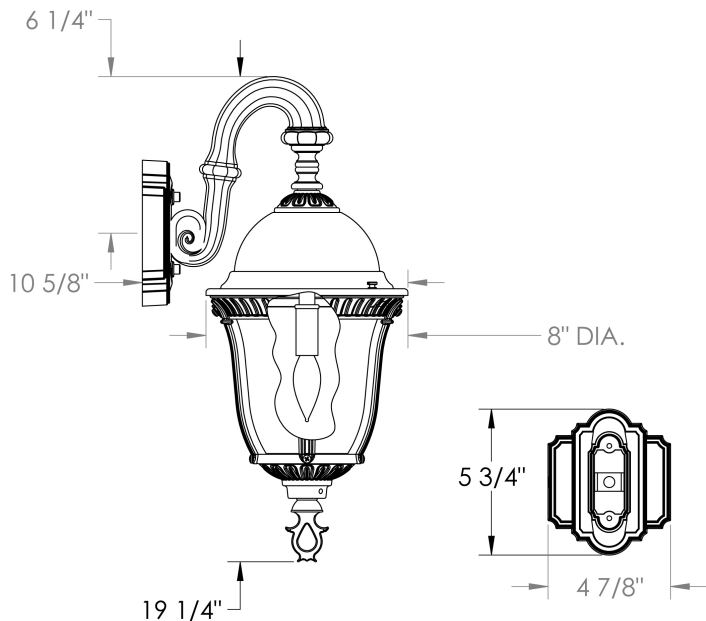

Small Milano Wall Mount (B542FRM) Specification Sheet

Project Name:	Location:	MFG: Philips Lighting
Fixture Type:	Catalog No.:	Qty:

Ordering Guide

Example: B542FRM ABS G C1

Product Code	B542FRM	Small Milano Wall Mount
Finish	ABS ACP ARD ASI BLK BRN BRZ FGN GRA IRN RBZ SRT VBZ VCP VGN VTC WBZ WHT	Antique Brass Antique Copper Antique Red Antique Silver Black Brown Bronze Forest Green Granite Ironstone Rustic Bronze Shadow Rust Verde Bronze Verde Copper Verde Vintage Copper Weathered Bronze White
Panel/Globe	G F R	Clear Glass Globe Frosted Glass Globe Thumb Print Globe
Lamping	C1	Candelabra

Specifications

CONSTRUCTION:

Cast Aluminum "S" fluted bracket arm. Cast aluminum wallplate. Four (4) cast aluminum legs secure top and bottom rings. Spun aluminum roof secures to top ring with thumbscrews. Painted spun aluminum dome. Knob below cage made of cast aluminum. Decorative cast aluminum cage bottom. Fluted cast aluminum top ring.

PANELS/LENS/GLOBE:

Clear Glass Globe (CG) is standard.

LAMPING:

25W maximum B10 lamp per candelabra base. Lamp is not included. Higher wattages may be used only with glass panels installed.

ELECTRICAL ASSEMBLY:

Single Candelabra socket with painted aluminum sleeve. Fixture is pre-wired with 18 AWG black, white, and ground wires. Lantern will be prewired and tested. All electrical components are ETL listed.

MOUNTING: