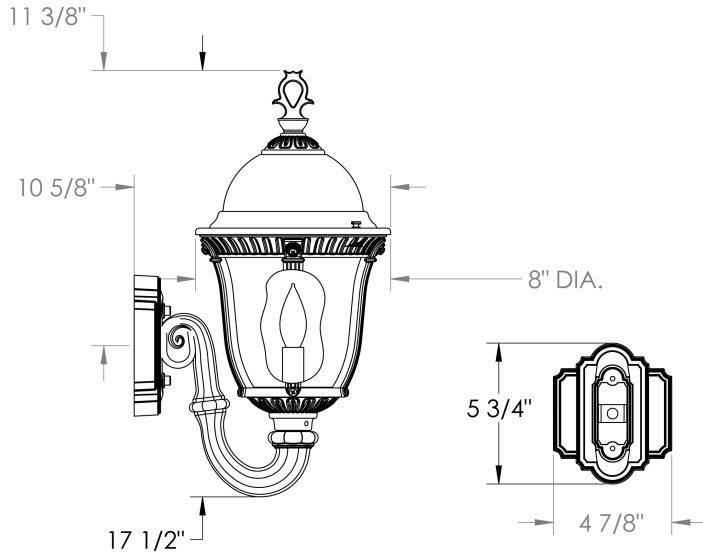

Small Milano Wall Mount (B542FSM) Specification Sheet

Project Name:	Location:	MFG: Philips Lighting
Fixture Type:	Catalog No.:	Qty:

Ordering Guide

Example: B542FSM ABS G C1

Product Code	B542FSM	Small Milano Wall Mount
Finish	ABS ACP ARD ASI BLK BRN BRZ FGN GRA IRN RBZ SRT VBZ VCP VGN VTC WBZ WHT	Antique Brass Antique Copper Antique Red Antique Silver Black Brown Bronze Forest Green Granite Ironstone Rustic Bronze Shadow Rust Verde Bronze Verde Copper Verde Vintage Copper Weathered Bronze White
Panel/Globe	G F R	Clear Glass Globe Frosted Glass Globe Thumb Print Globe
Lamping	C1	Candelabra

Specifications

CONSTRUCTION:

Cast Aluminum "S" fluted bracket arm. Cast aluminum wallplate. Four (4) cast aluminum legs secure top and bottom rings. Spun aluminum roof secures to top ring with thumbscrews. Painted spun aluminum dome. Decorative cast aluminum cage bottom. Fluted cast aluminum top ring. Cast aluminum finial & cap.

PANELS/LENS/GLOBE:

Clear Glass Globe (CG) is standard.

LAMPING:

25W maximum B10 lamp per candelabra base. Lamp is not included. Higher wattages may be used only with glass panels installed.

ELECTRICAL ASSEMBLY:

Height:

17 1/2"

Width:

8"

Small Milano Wall Mount (B542FSM) Specification Sheet

Project Name:	Location:	MFG: Philips Lighting
Fixture Type:	Catalog No.:	Qty:

Projection:
10 5/8"

Top to Outlet:
11 3/8"